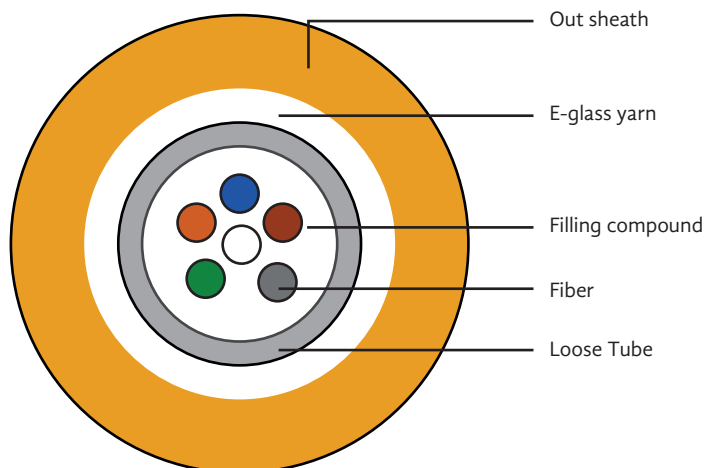

CABLE FIBRA OPTICA TRIMERX INT/EXT LOOSE TUBE LSZH GJFXZY

CHARACTERISTICS

- Filler protect tube fiber.
- E-glass member potentiate.
- Fiber Counl:2~12 cores.

APPLICATIONS

- Adopted to indoor or outdoor distribution.
- Small cable size light weight
- With excellent waterproofing performance.

TECHNICAL PARAMETERS

CABLE COUNT	OUT SHEATH DIAMETER (MM)	WEIGHT (KG)	MINIMUM ALLOWED TENSILE STRENGTH (N)		MINIMUM ALLOWABLE CRUSH LOAD (N/100 MM)		MINIMUM BENDING RADIUS (MM)		STORAGE TEMPERATURE (°C)
			SHORT TERM	LONG TERM	SHORT TERM	LONG TERM	SHORT TERM	LONG TERM	
2	6.0	45.00	600	200	1000	200	20D	10D	-20+60
4	6.0	45.00	600	200	1000	200	20D	10D	-20+60
6	6.0	45.00	600	200	1000	200	20D	10D	-20+60
8	6.0	45.00	600	200	1000	200	20D	10D	-20+60
10	6.0	45.00	600	200	1000	200	20D	10D	-20+60
12	6.0	45.00	600	200	1000	200	20D	10D	-20+60

OPTICAL CHARACTERISTICS

FIBER SORT	MULTIMODE	G.651	A1a:50/125 A1b:62.5/125	Graded - index fiber
		SINGLEMODE	G.652 (A, B, C, D)	G.653 G.654 G.655

ORDEN DE PEDIDO

CÓDIGO	DESCRIPCIÓN
TXFOCACE3171	TX CABLE FO MM 6F OM3 INT/EXT LSZH AQUA GJFXZY
TXFOCACE3172	TX CABLE FO MM 12F OM3 INT/EXT LSZH AQUA GJFXZY
TXFOCACE3121	TX CABLE FO MM 6F INT/EXT LSZH ORANGE GJFXZY
TXFOCACE3361	TX CABLE FO SM 6F INT/EXT AMARILLO LSZH GJFXZY