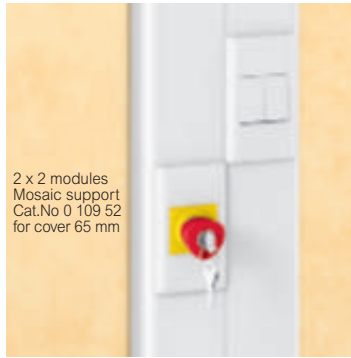

Wiring accessories supports for flexible cover DLP trunking

Pack	Cat.Nos	Supports for mounting Mosaic and Arteor wiring accessories
		Click-on supports which can be fitted side by side Supplied with finishing plate
		For 40 mm cover
5	0 109 10	1 module
		For 65 mm cover
20	0 109 52	2 modules
20	0 109 54	4 modules
10	0 109 56	6 modules
10	0 109 58	8 modules
		For 85 mm cover
20	0 109 92	2 modules
20	0 109 93	3 modules
20	0 109 94	4 modules
10	0 109 96	6 modules
10	0 109 98	8 modules
10	0 109 27	Insulation unit for 2 modules Can be fitted together to create 4, 6 and 8 modules supports

Pack	Cat.Nos	Universal supports for 60 mm fixing centres wiring accessories
		For Valena, Niloe and Kaptika For 85 mm cover
10	0 109 13	1 gang
5	0 109 23	2 gang
5	0 109 33	3 gang

Pack	Cat.Nos	Mounting of Synergy, Mallia and Belanko wiring accessories
		Back boxes for mounting British standard wiring accessories on 85 mm cover
		Depth 25 mm
5	6 208 16	1 gang
5	6 208 17	2 gang
		Depth 35 mm
5	6 208 26	1 gang
5	6 208 27	2 gang