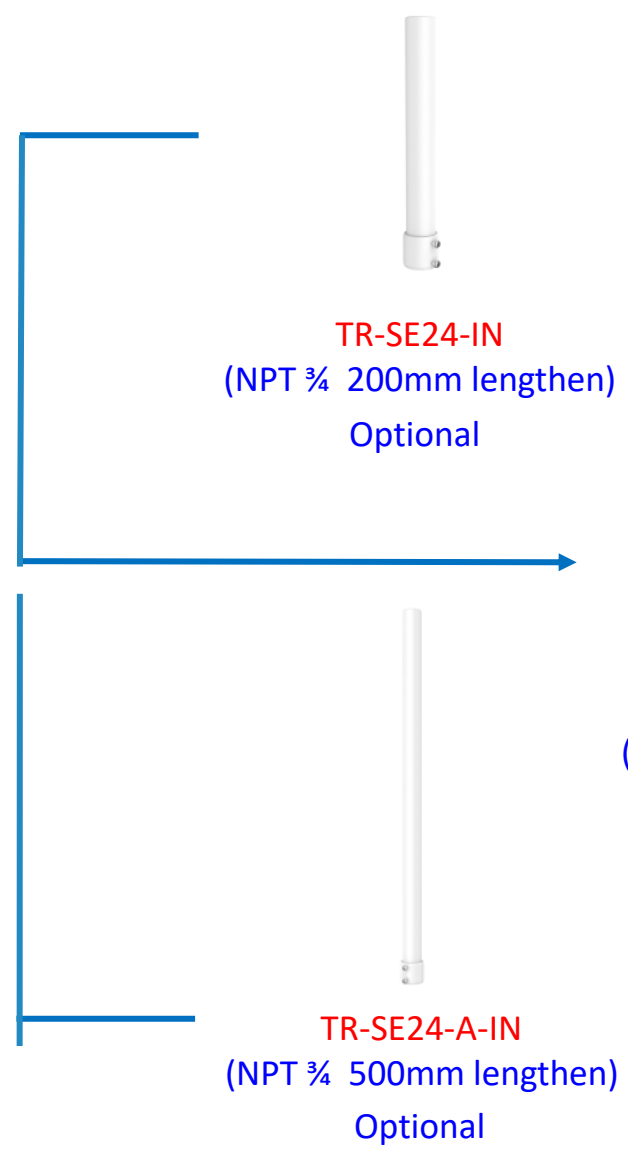

TR-A01-IN

Pole mount

TR-UP06-IN

NPT 3/4" Plastic Waterproof joint

Optional

TR-A01-IN

Pole mount

TR-UP06-IN

Fisheye camera mount

Dome camera Indoor pendent mount

*Release: 2019Q1

Junction box

| | | |
|--|---|--------------|
| IPC323X series | + | TR-JB04-C-IN |
| PRIME series IPC363X PRIME series IPC361X S/E Mini PTZ PRIME series IPC353X | + | TR-JB03-H-IN |
| IPC361X LB/LE IPC361X SR -F | + | TR-JB03-I-IN |
| IPC32X series IPC31X series IPC354 series IPC3616 series IPC361X SS/SB series | + | TR-JB03-G-IN |
| 868 fisheye | + | TR-JB04-D-IN |
| 814 fisheye 815 fisheye | + | TR-JB03-H-IN |
|  IPC373XSE series | | |