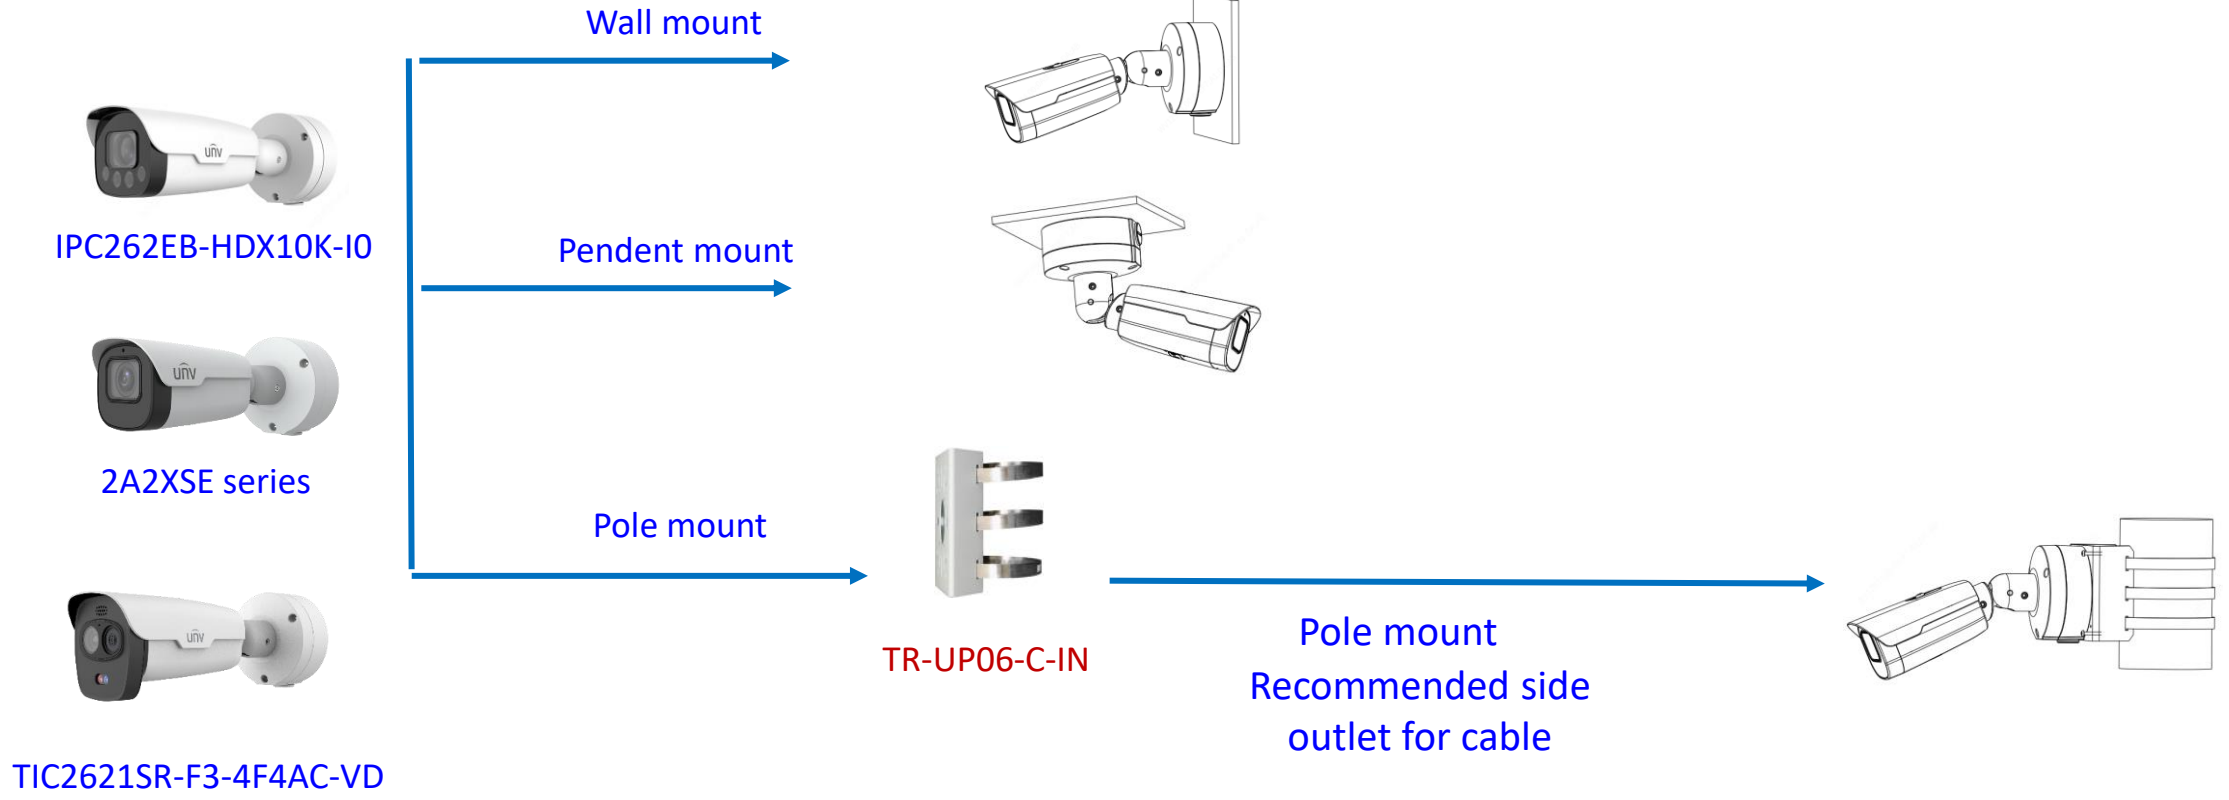

Pole mount

TR-UP06-B-IN

Mini Bullet camera mount

EASY/PRIME series
IPC21XX

IPC231X SB IPC2128 SB

IPC232X LB IPC21XX
(Round mount)

Bullet camera mount

Positioning system mount