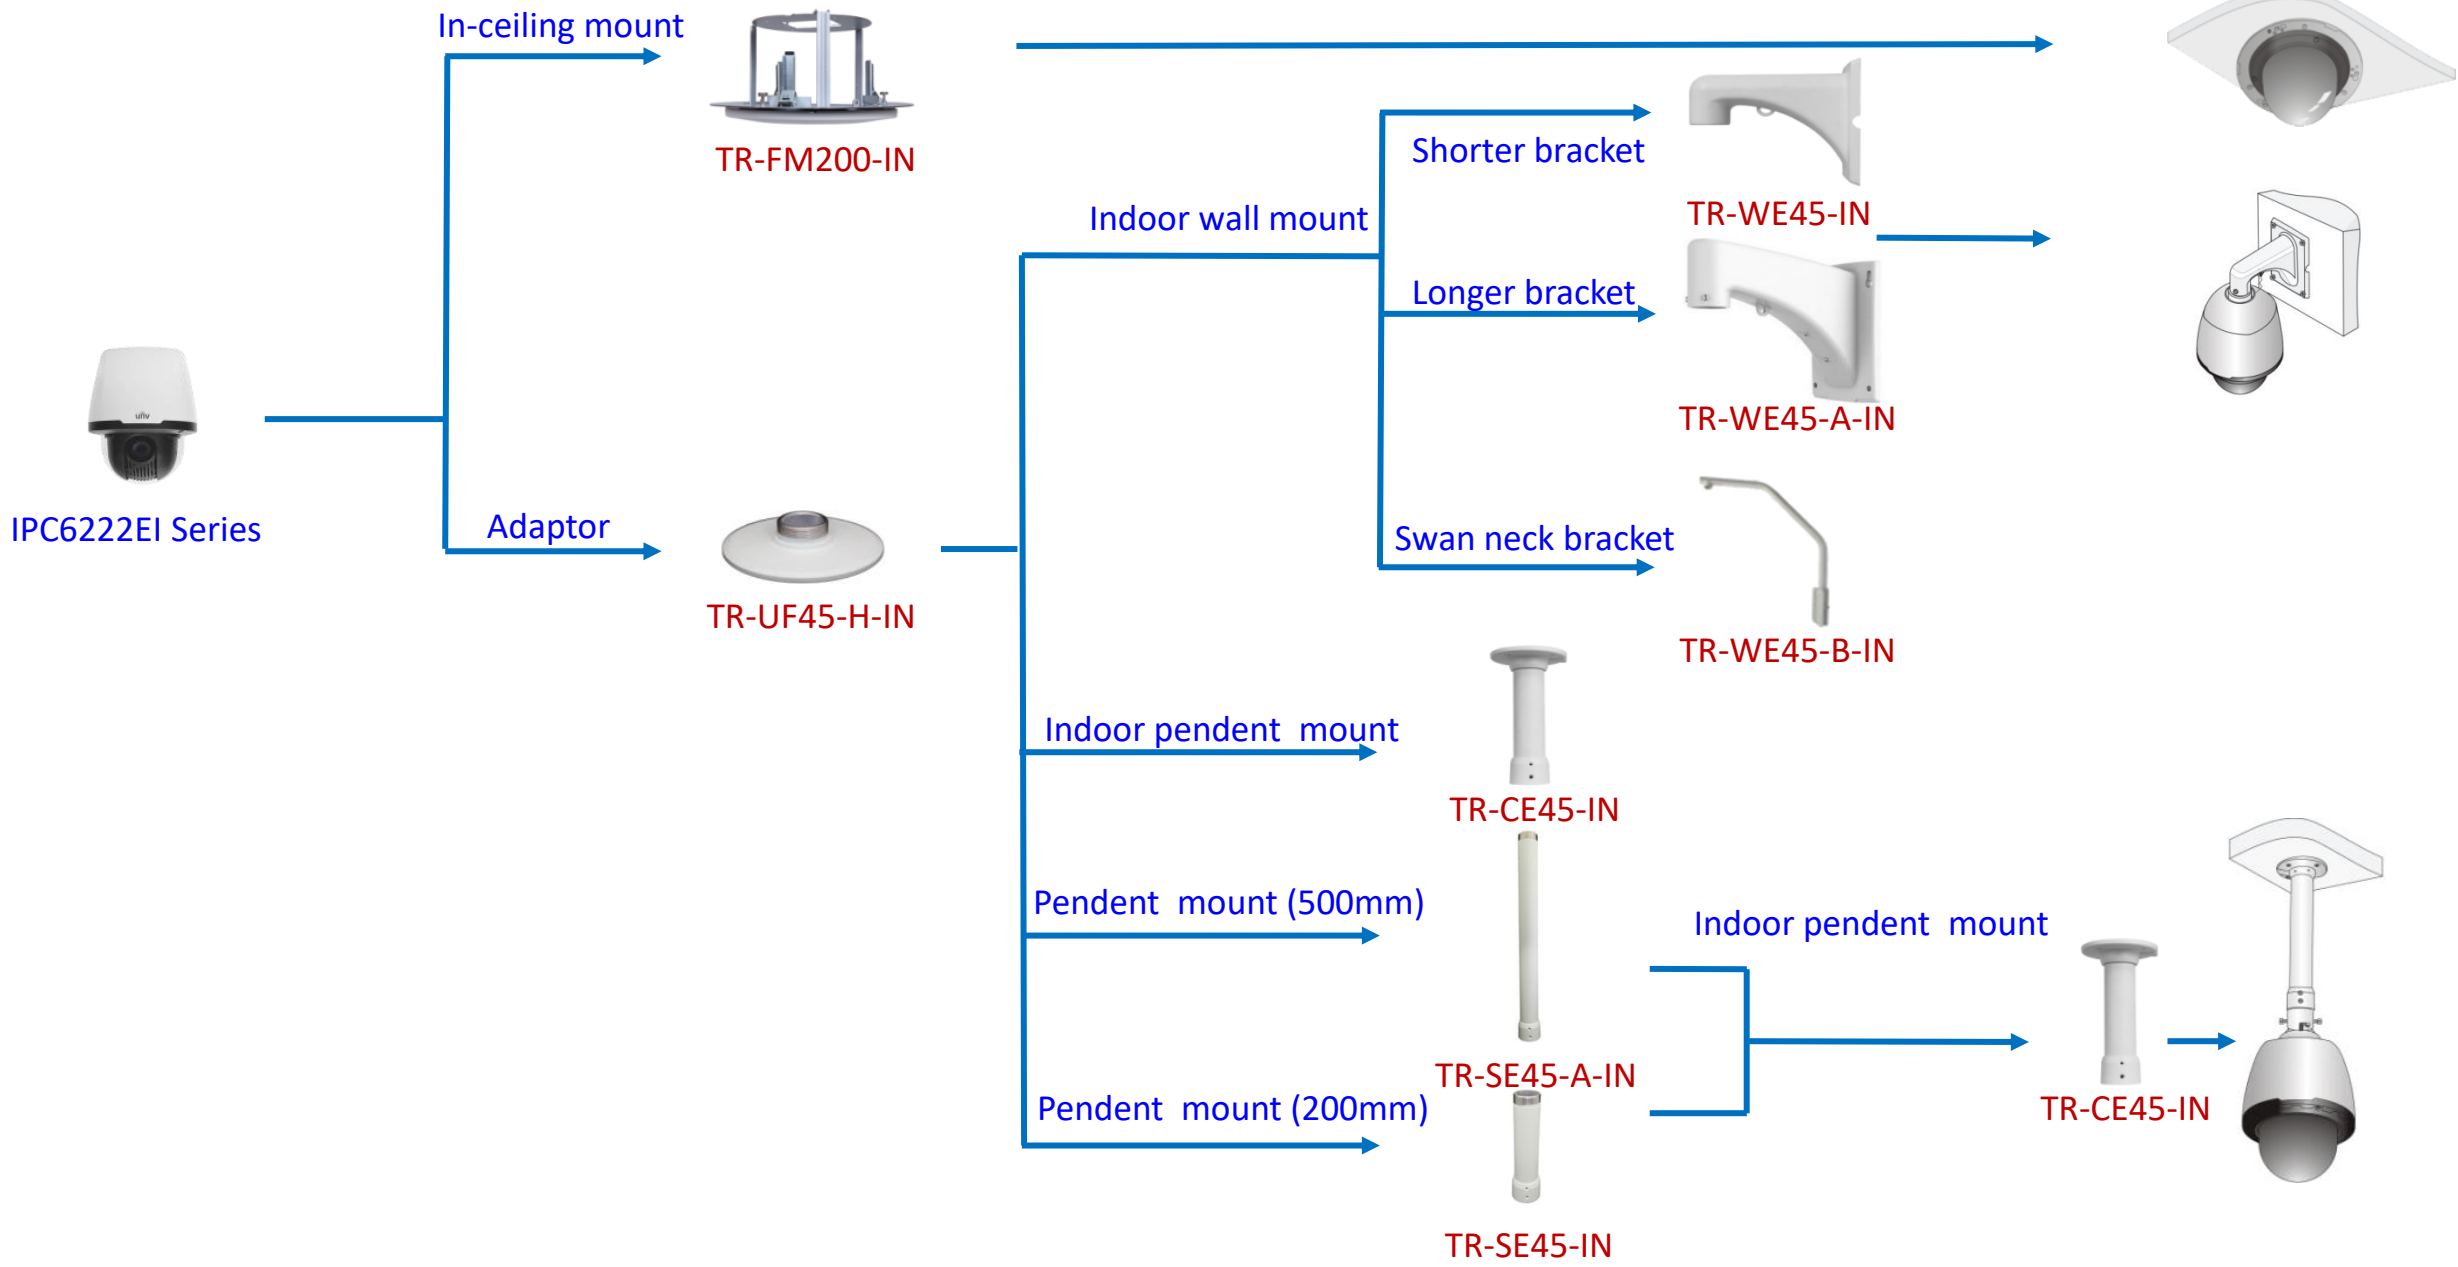

Pole mount

TR-UP06-B-IN

Mini Bullet camera mount

EASY/PRIME series
IPC21XX

IPC231X SB IPC2128 SB

IPC232X LB IPC21XX
(Round mount)

Bullet camera mount

Positioning system mount

IPC672 Series

IPC6312 Series

IPC675 Series

PTZ camera mount

IPC62xx Series
IPC63xx Series
IPC66xx Series

IPC6424SR-X25-VF

Pendent mount adaptor is for **indoor**.

Outdoor installation should take care of waterproof.

PTZ camera mount

Indoor PTZ camera mount

Indoor PTZ camera mount

Omniview Network Camera + PTZ dome

Omniview Network Camera
+
PTZ dome

wall mount

TR-WE45-E-IN

pole mount