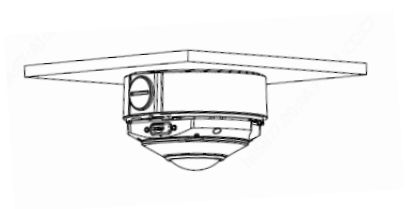

Fisheye camera mount