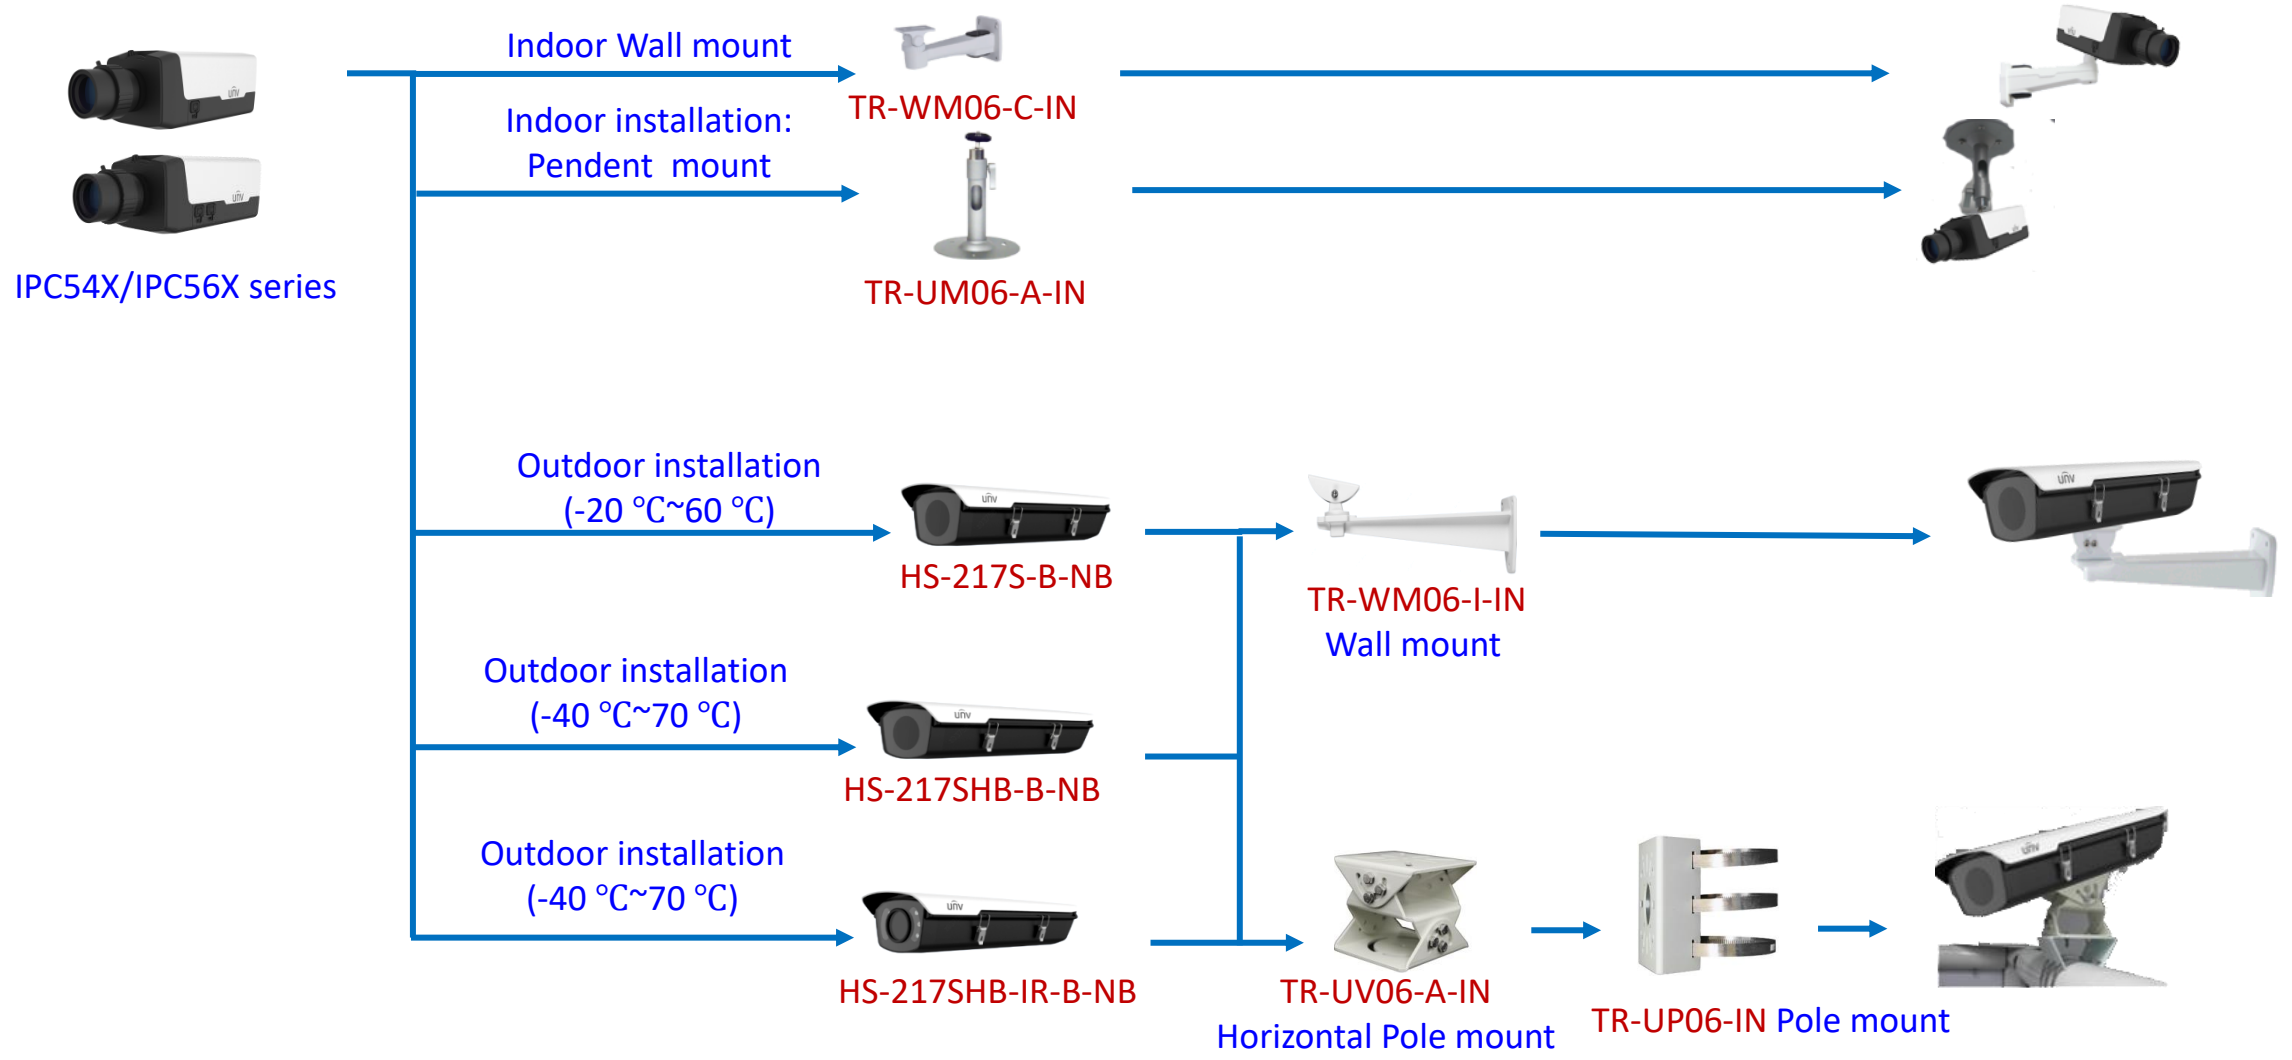

IPC Accessories Installation Guide

2022-01-17

Box camera mount

Dome camera mount

Dome camera mount

Dome camera mount

Electric-box Transfer plate

Dome camera mount

Dome camera mount

PRIME series IPC361XSR -F
EASY series IPC361XL/LE

PRIME/EASY series IPC363X
PRIME series IPC361X S/E

Mini PTZ series IPC64XX
PRIME/EASY series IPC353X

IPC363x SS\SA\SB series
IPC363x SE series

TR-A01-IN

Pole mount

TR-UP06-IN

NPT 3/4" Plastic Waterproof joint

Optional

TR-A01-IN

Pole mount

TR-UP06-IN

Fisheye camera mount

Dome camera Indoor pendent mount

*Release: 2019Q1

Junction box

| | | |
|--|---|--------------|
| IPC323X series | + | TR-JB04-C-IN |
| PRIME series IPC363X PRIME series IPC361X S/E Mini PTZ PRIME series IPC353X | + | TR-JB03-H-IN |
| IPC361X LB/LE IPC361X SR -F | + | TR-JB03-I-IN |
| IPC32X series IPC31X series IPC354 series IPC3616 series IPC361X SS/SB series | + | TR-JB03-G-IN |
| 868 fisheye | + | TR-JB04-D-IN |
| 814 fisheye 815 fisheye | + | TR-JB03-H-IN |
|  IPC373XSE series | | |