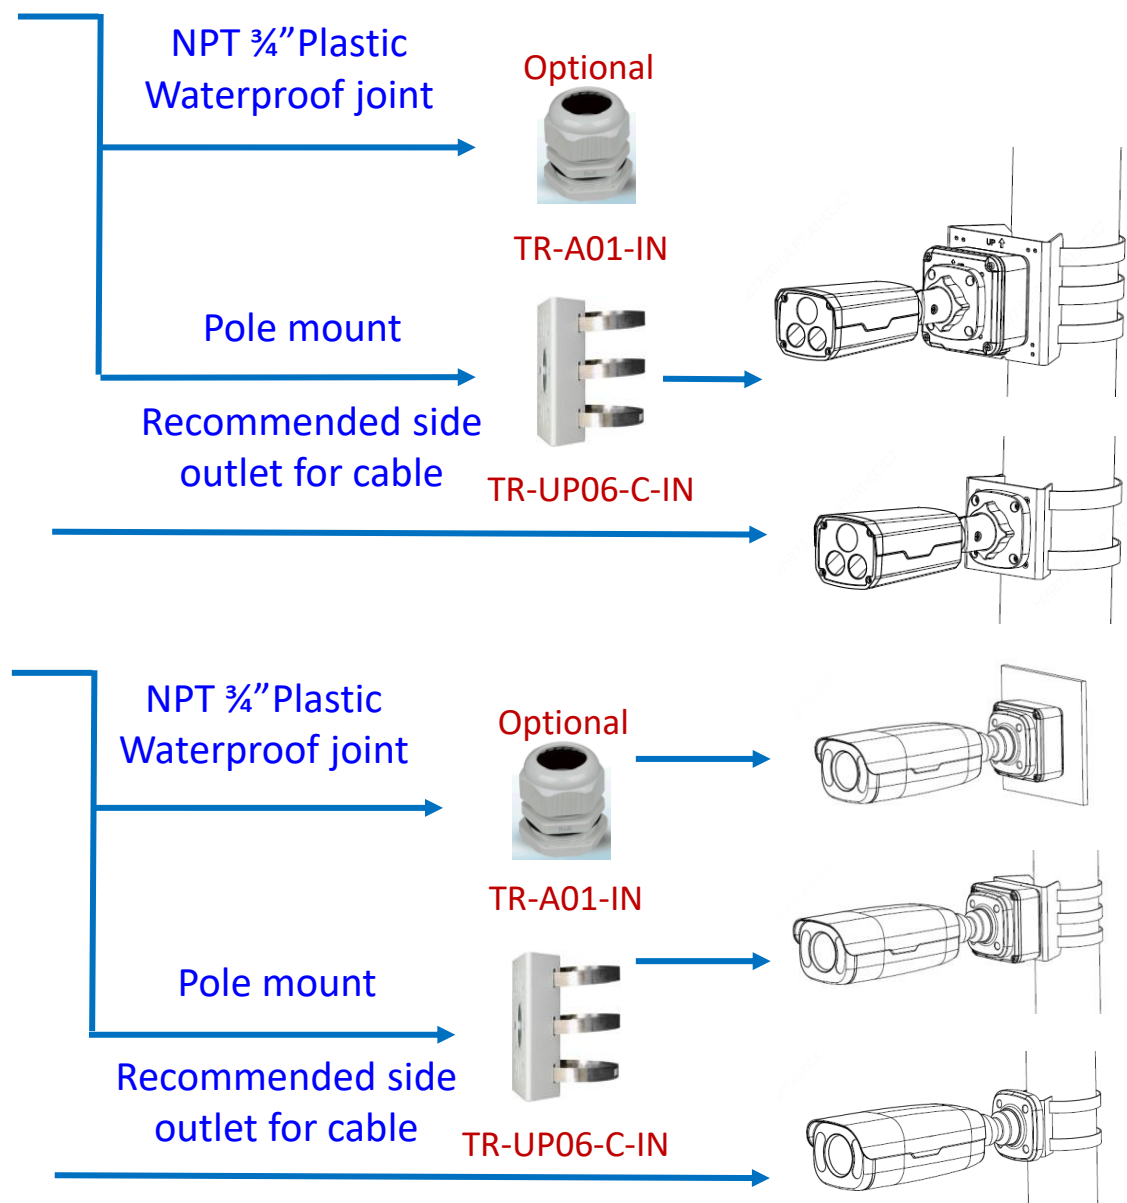

Bullet camera mount