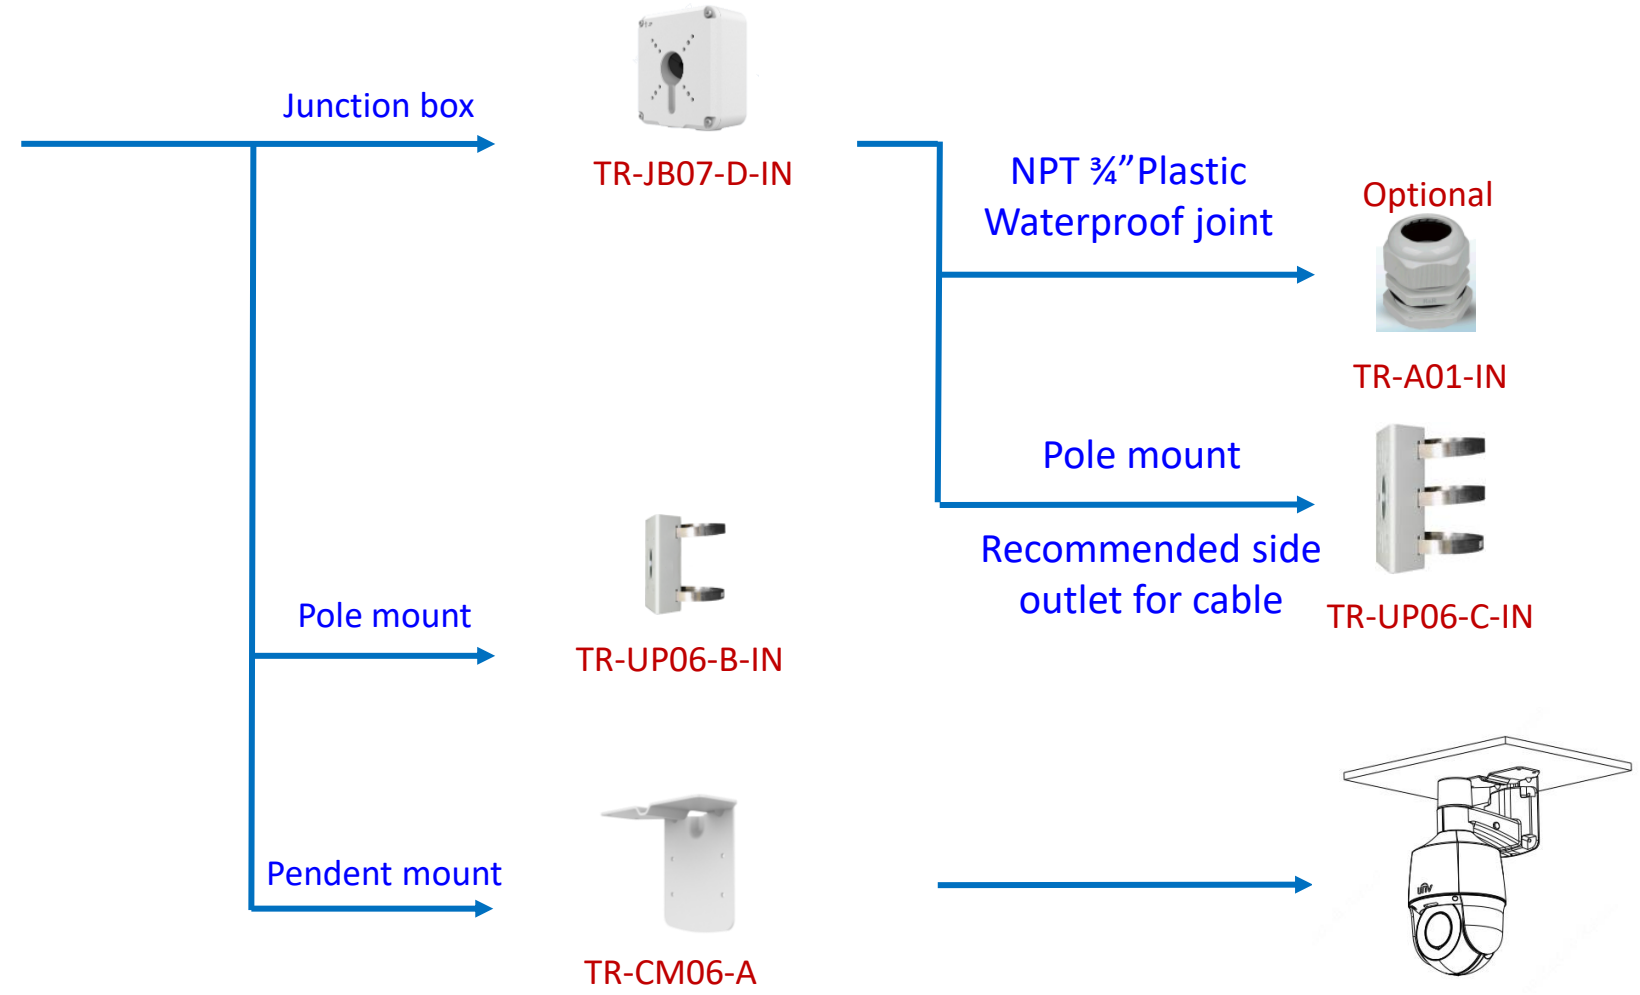

Positioning system mount