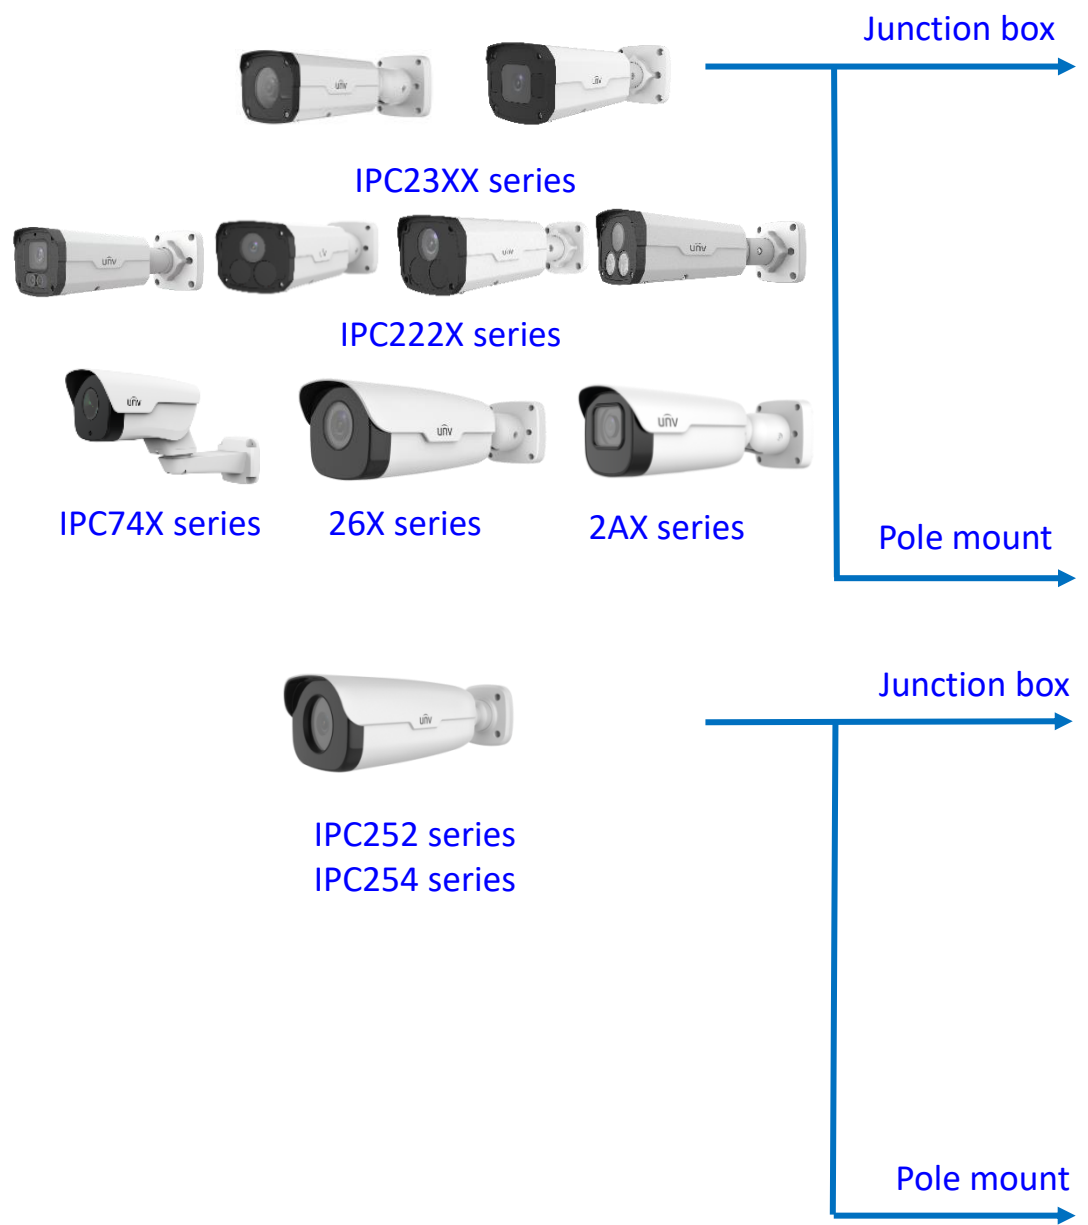

TR-A01-IN

Pole mount

TR-UP06-IN

NPT 3/4" Plastic Waterproof joint

Optional

TR-A01-IN

Pole mount

TR-UP06-IN

Fisheye camera mount

Dome camera Indoor pendent mount

*Release: 2019Q1

Junction box

| | | |
|--|---|--------------|
| IPC323X series | + | TR-JB04-C-IN |
| PRIME series IPC363X PRIME series IPC361X S/E Mini PTZ PRIME series IPC353X | + | TR-JB03-H-IN |
| IPC361X LB/LE IPC361X SR -F | + | TR-JB03-I-IN |
| IPC32X series IPC31X series IPC354 series IPC3616 series IPC361X SS/SB series | + | TR-JB03-G-IN |
| 868 fisheye | + | TR-JB04-D-IN |
| 814 fisheye 815 fisheye | + | TR-JB03-H-IN |
|  IPC373XSE series | | |

Indoor pendent mount

Bullet camera mount

Bullet camera mount

IPC2C2X

IPC2A2X

TR-WM06-F

TR-WM06-C-IN

TR-UM06-A-IN

Pole mount

TR-UP06-B-IN

Mini Bullet camera mount

EASY/PRIME series
IPC21XX

IPC231X SB IPC2128 SB

IPC232X LB IPC21XX
(Round mount)

Bullet camera mount

Positioning system mount