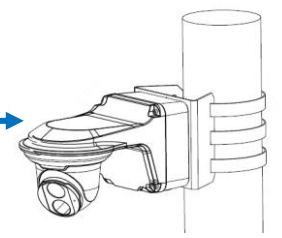

TR-JB03-I-IN

TR-JB07/WM03-G-IN

TR-WM03-D-IN

TR-JB03-H-IN

TR-JB07/WM03-F-IN

TR-WM03-B-IN

NPT 3/4" Plastic Waterproof joint

Optional

TR-A01-IN

Pole mount

TR-UP06-IN

NPT 3/4" Plastic Waterproof joint

Optional

TR-A01-IN

Pole mount

TR-UP06-IN

Fisheye camera mount

Dome camera Indoor pendent mount

*Release: 2019Q1

Junction box

| | | |
|--|---|--------------|
| IPC323X series | + | TR-JB04-C-IN |
| PRIME series IPC363X PRIME series IPC361X S/E Mini PTZ PRIME series IPC353X | + | TR-JB03-H-IN |
| IPC361X LB/LE IPC361X SR -F | + | TR-JB03-I-IN |
| IPC32X series IPC31X series IPC354 series IPC3616 series IPC361X SS/SB series | + | TR-JB03-G-IN |
| 868 fisheye | + | TR-JB04-D-IN |
| 814 fisheye 815 fisheye | + | TR-JB03-H-IN |
|  IPC373XSE series | | |