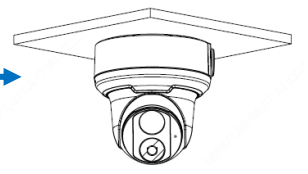

TR-A01-IN

Pole mount

TR-UP06-IN

NPT 3/4" Plastic Waterproof joint

Optional

TR-A01-IN

Pole mount

TR-UP06-IN

Fisheye camera mount

Dome camera Indoor pendent mount

*Release: 2019Q1

Junction box

| | | |
|--|---|--------------|
| IPC323X series | + | TR-JB04-C-IN |
| PRIME series IPC363X PRIME series IPC361X S/E Mini PTZ PRIME series IPC353X | + | TR-JB03-H-IN |
| IPC361X LB/LE IPC361X SR -F | + | TR-JB03-I-IN |
| IPC32X series IPC31X series IPC354 series IPC3616 series IPC361X SS/SB series | + | TR-JB03-G-IN |
| 868 fisheye | + | TR-JB04-D-IN |
| 814 fisheye 815 fisheye | + | TR-JB03-H-IN |
|  IPC373XSE series | | |