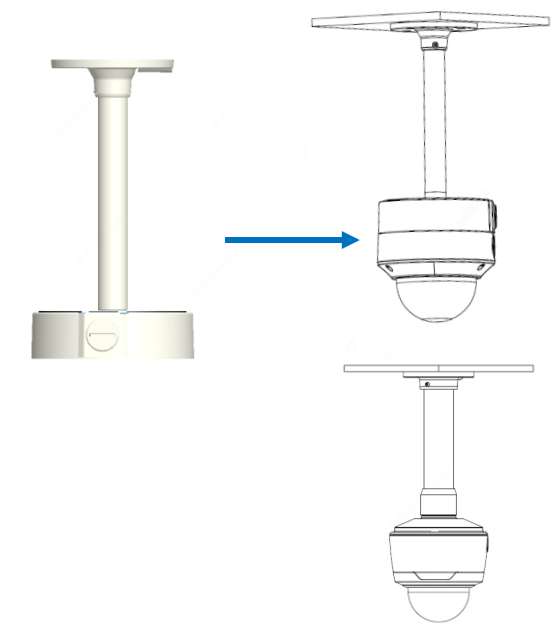

TR-A01-IN

Pole mount

TR-UP06-IN

NPT 3/4" Plastic Waterproof joint

Optional

TR-A01-IN

Pole mount

TR-UP06-IN

Fisheye camera mount

Dome camera Indoor pendent mount

*Release: 2019Q1

Junction box

| | | |
|--|---|--------------|
| IPC323X series | + | TR-JB04-C-IN |
| PRIME series IPC363X PRIME series IPC361X S/E Mini PTZ PRIME series IPC353X | + | TR-JB03-H-IN |
| IPC361X LB/LE IPC361X SR -F | + | TR-JB03-I-IN |
| IPC32X series IPC31X series IPC354 series IPC3616 series IPC361X SS/SB series | + | TR-JB03-G-IN |
| 868 fisheye | + | TR-JB04-D-IN |
| 814 fisheye 815 fisheye | + | TR-JB03-H-IN |
|  IPC373XSE series | | |

Indoor pendent mount

Bullet camera mount

Bullet camera mount

IPC2C2X

IPC2A2X

TR-WM06-F

TR-WM06-C-IN

TR-UM06-A-IN

Pole mount

TR-UP06-B-IN

Mini Bullet camera mount

EASY/PRIME series
IPC21XX

IPC231X SB IPC2128 SB

IPC232X LB IPC21XX
(Round mount)

Bullet camera mount

Positioning system mount