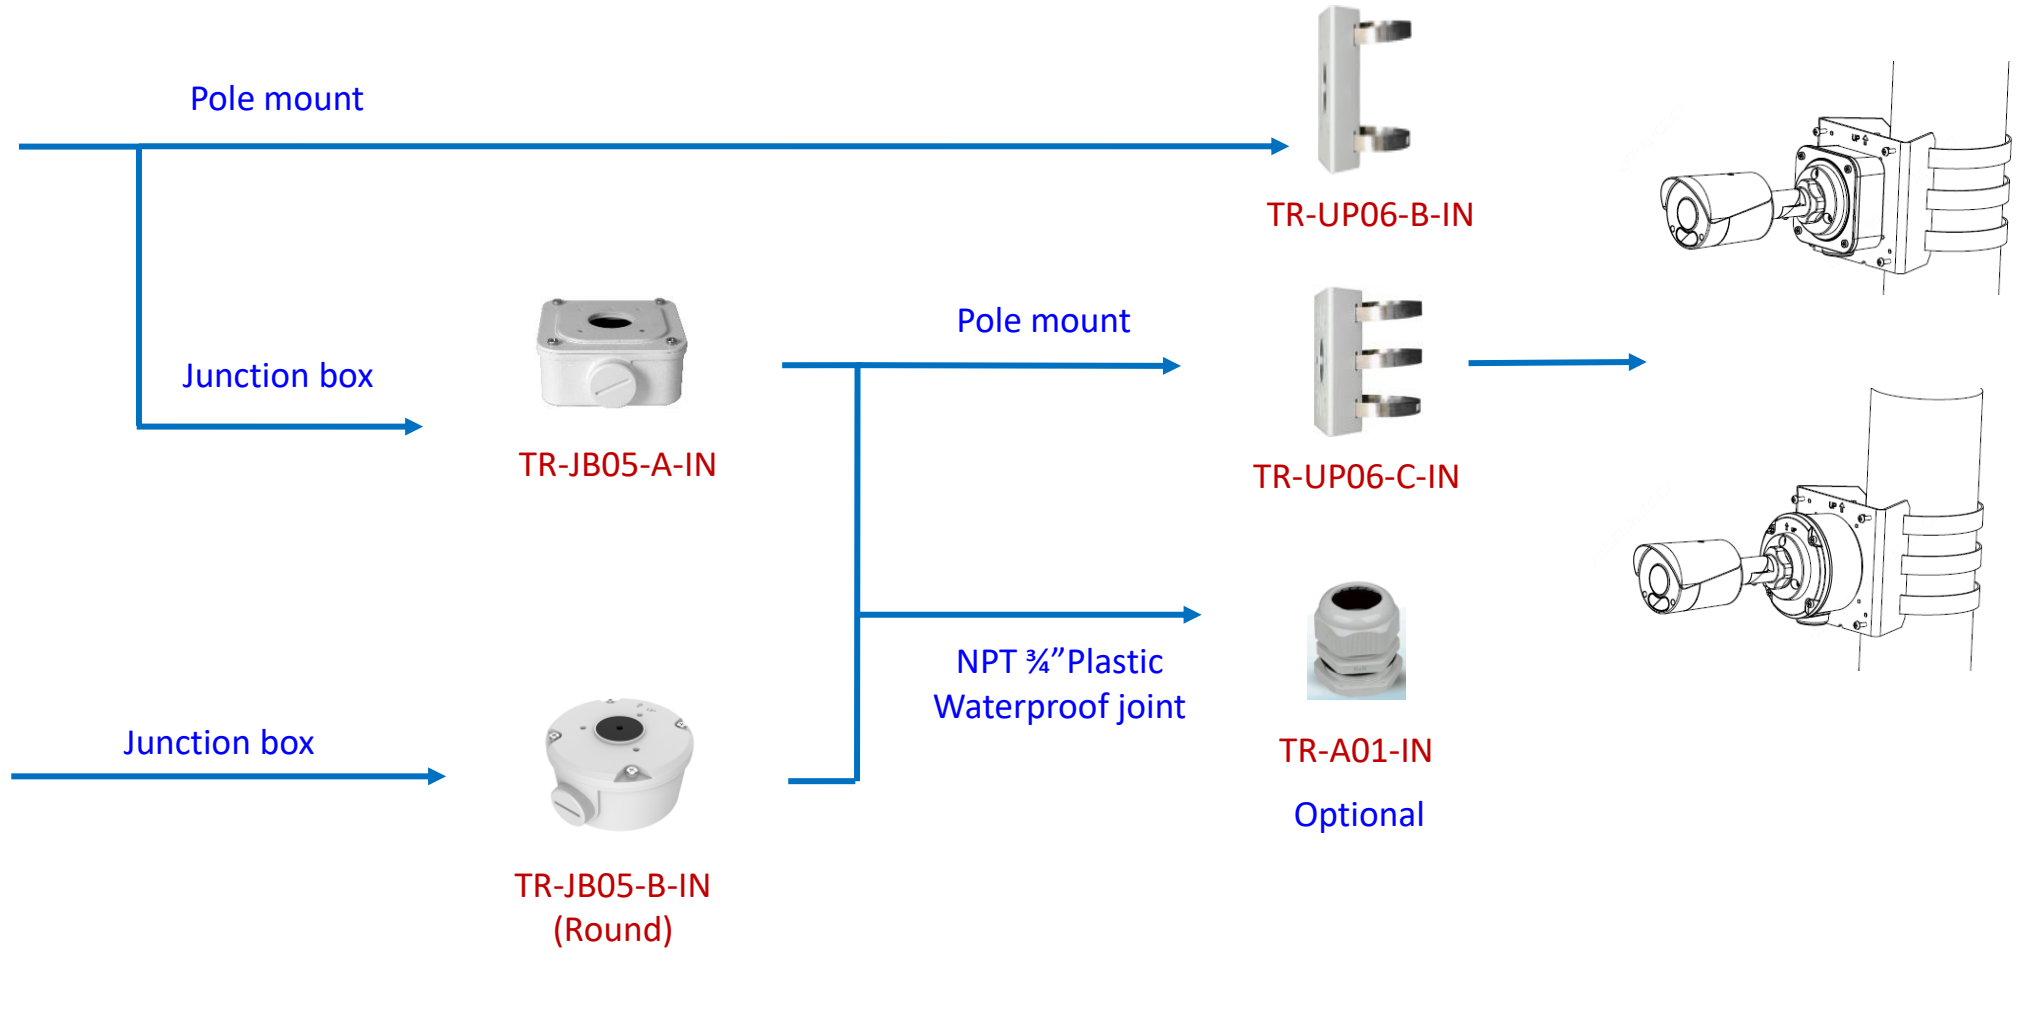

Pole mount

TR-UP06-B-IN

Mini Bullet camera mount

EASY/PRIME series
IPC21XX

IPC231X SB IPC2128 SB

IPC232X LB IPC21XX
(Round mount)

Bullet camera mount

Positioning system mount