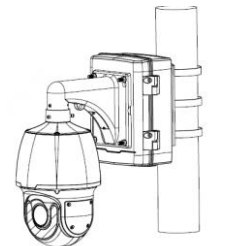

Pole mount

TR-UP06-B-IN

Mini Bullet camera mount

EASY/PRIME series
IPC21XX

IPC231X SB IPC2128 SB

IPC232X LB IPC21XX
(Round mount)

Bullet camera mount

Positioning system mount

IPC672 Series

IPC6312 Series

IPC675 Series

PTZ camera mount

IPC62xx Series
IPC63xx Series
IPC66xx Series

IPC6424SR-X25-VF

Pendent mount adaptor is for **indoor**.

Outdoor installation should take care of waterproof.

PTZ camera mount

Indoor PTZ camera mount

Indoor PTZ camera mount

Omniview Network Camera + PTZ dome

Omniview Network Camera
+
PTZ dome

wall mount

TR-WE45-E-IN

pole mount