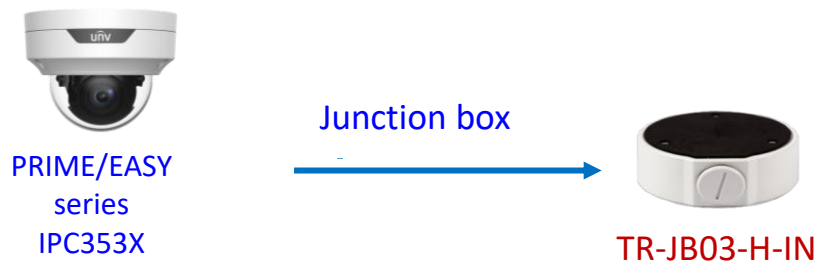

IPC Accessories Installation Guide

2022-01-17

Box camera mount

Dome camera mount

Dome camera mount

Dome camera mount

Electric-box Transfer plate

Dome camera mount

Dome camera mount

PRIME series IPC361XSR -F
EASY series IPC361XL/LE

PRIME/EASY series IPC363X
PRIME series IPC361X S/E

Mini PTZ series IPC64XX
PRIME/EASY series IPC353X

IPC363x SS\SA\SB series
IPC363x SE series

Fisheye camera mount

Dome camera Indoor pendent mount

*Release: 2019Q1

Junction box

| | | |
|--|---|--------------|
| IPC323X series | + | TR-JB04-C-IN |
| PRIME series IPC363X PRIME series IPC361X S/E Mini PTZ PRIME series IPC353X | + | TR-JB03-H-IN |
| IPC361X LB/LE IPC361X SR -F | + | TR-JB03-I-IN |
| IPC32X series IPC31X series IPC354 series IPC3616 series IPC361X SS/SB series | + | TR-JB03-G-IN |
| 868 fisheye | + | TR-JB04-D-IN |
| 814 fisheye 815 fisheye | + | TR-JB03-H-IN |
|  IPC373XSE series | | |