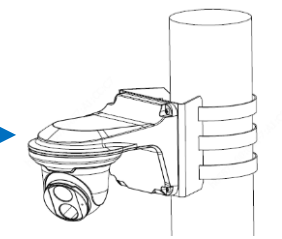

TR-JB03-I-IN

TR-JB07/WM03-G-IN

TR-WM03-D-IN

TR-JB03-H-IN

TR-JB07/WM03-F-IN

TR-WM03-B-IN

NPT 3/4" Plastic Waterproof joint

Optional

TR-A01-IN

Pole mount

TR-UP06-IN

NPT 3/4" Plastic Waterproof joint

Optional

TR-A01-IN

Pole mount

TR-UP06-IN

Fisheye camera mount

Dome camera Indoor pendent mount

*Release: 2019Q1

Junction box

| | | |
|--|---|--------------|
| IPC323X series | + | TR-JB04-C-IN |
| PRIME series IPC363X PRIME series IPC361X S/E Mini PTZ PRIME series IPC353X | + | TR-JB03-H-IN |
| IPC361X LB/LE IPC361X SR -F | + | TR-JB03-I-IN |
| IPC32X series IPC31X series IPC354 series IPC3616 series IPC361X SS/SB series | + | TR-JB03-G-IN |
| 868 fisheye | + | TR-JB04-D-IN |
| 814 fisheye 815 fisheye | + | TR-JB03-H-IN |
|  IPC373XSE series | | |