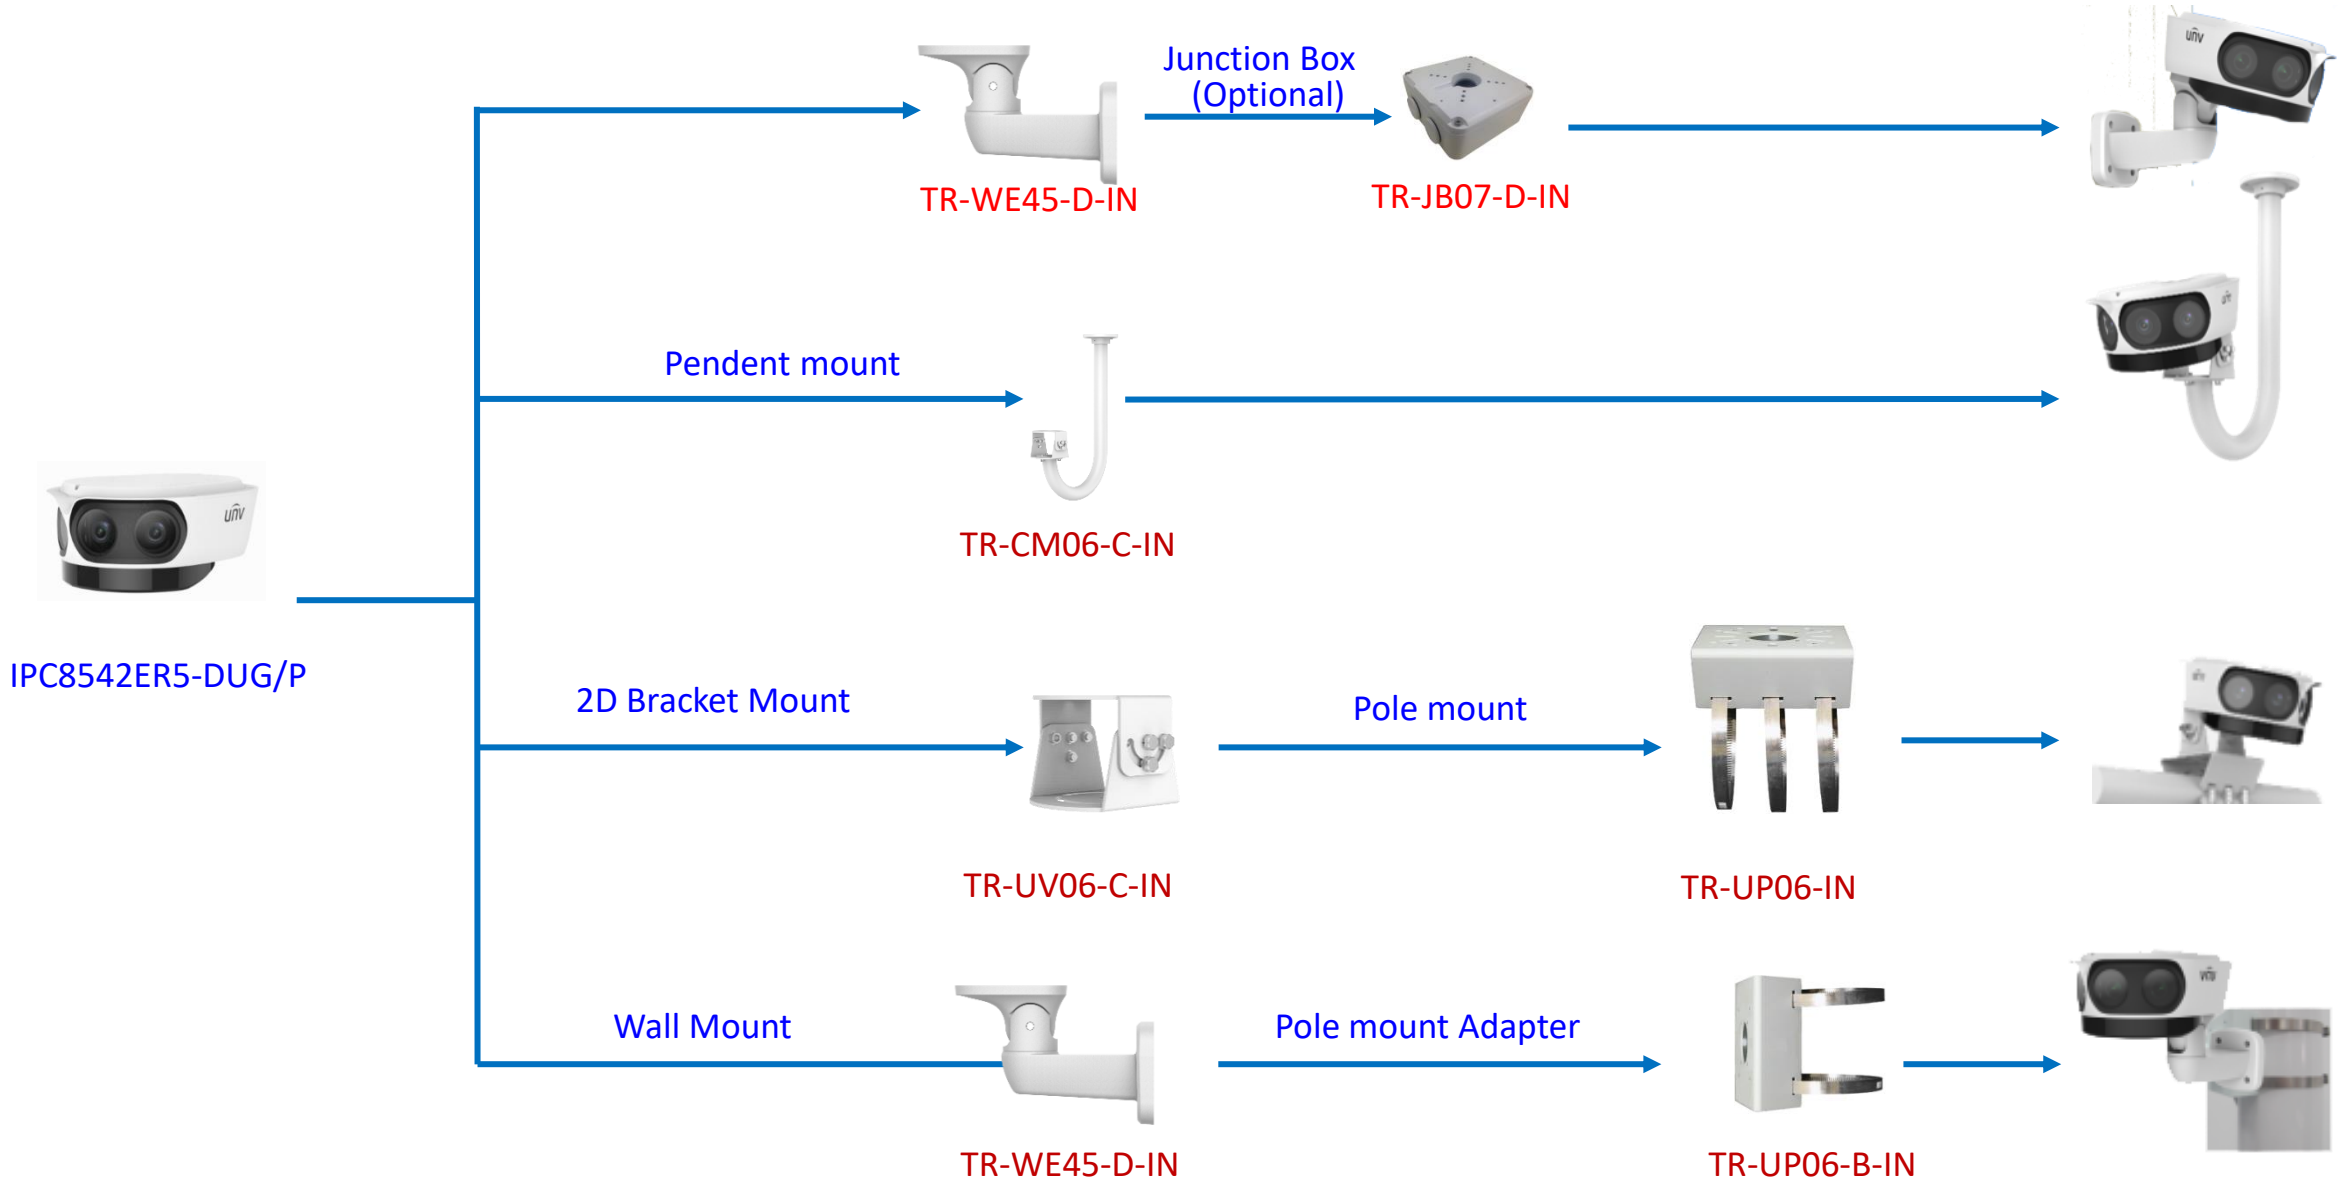

Pole mount

TR-UP06-B-IN

Mini Bullet camera mount

EASY/PRIME series
IPC21XX

IPC231X SB IPC2128 SB

IPC232X LB IPC21XX
(Round mount)

Bullet camera mount

Positioning system mount

IPC672 Series

IPC6312 Series

IPC675 Series

PTZ camera mount

IPC62xx Series
IPC63xx Series
IPC66xx Series

IPC6424SR-X25-VF

Pendent mount adaptor is for **indoor**.

Outdoor installation should take care of waterproof.

PTZ camera mount

Indoor PTZ camera mount

Indoor PTZ camera mount

Omniview Network Camera + PTZ dome

Omniview Network Camera
+
PTZ dome

wall mount

TR-WE45-E-IN

pole mount

KIT-TR4-1

Positioning system mount

It is necessary to ensure that the mounting base is firm enough

The logo for Uniview, featuring the word "uniview" in a white, lowercase, sans-serif font. A thin white line arches over the "i" and "v". The text is centered within a white graphic element consisting of a horizontal line that dips down into a rounded rectangular shape around the text.