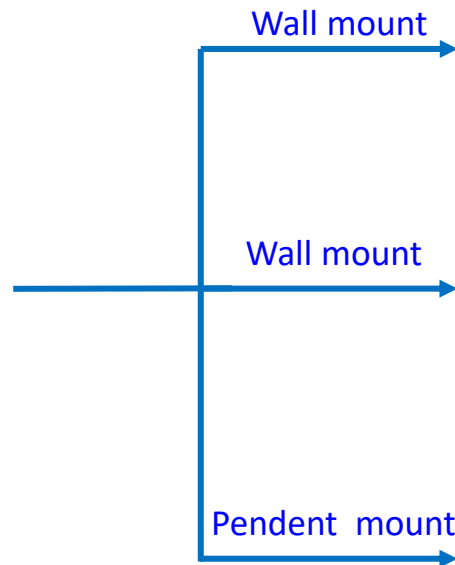

Bullet camera mount