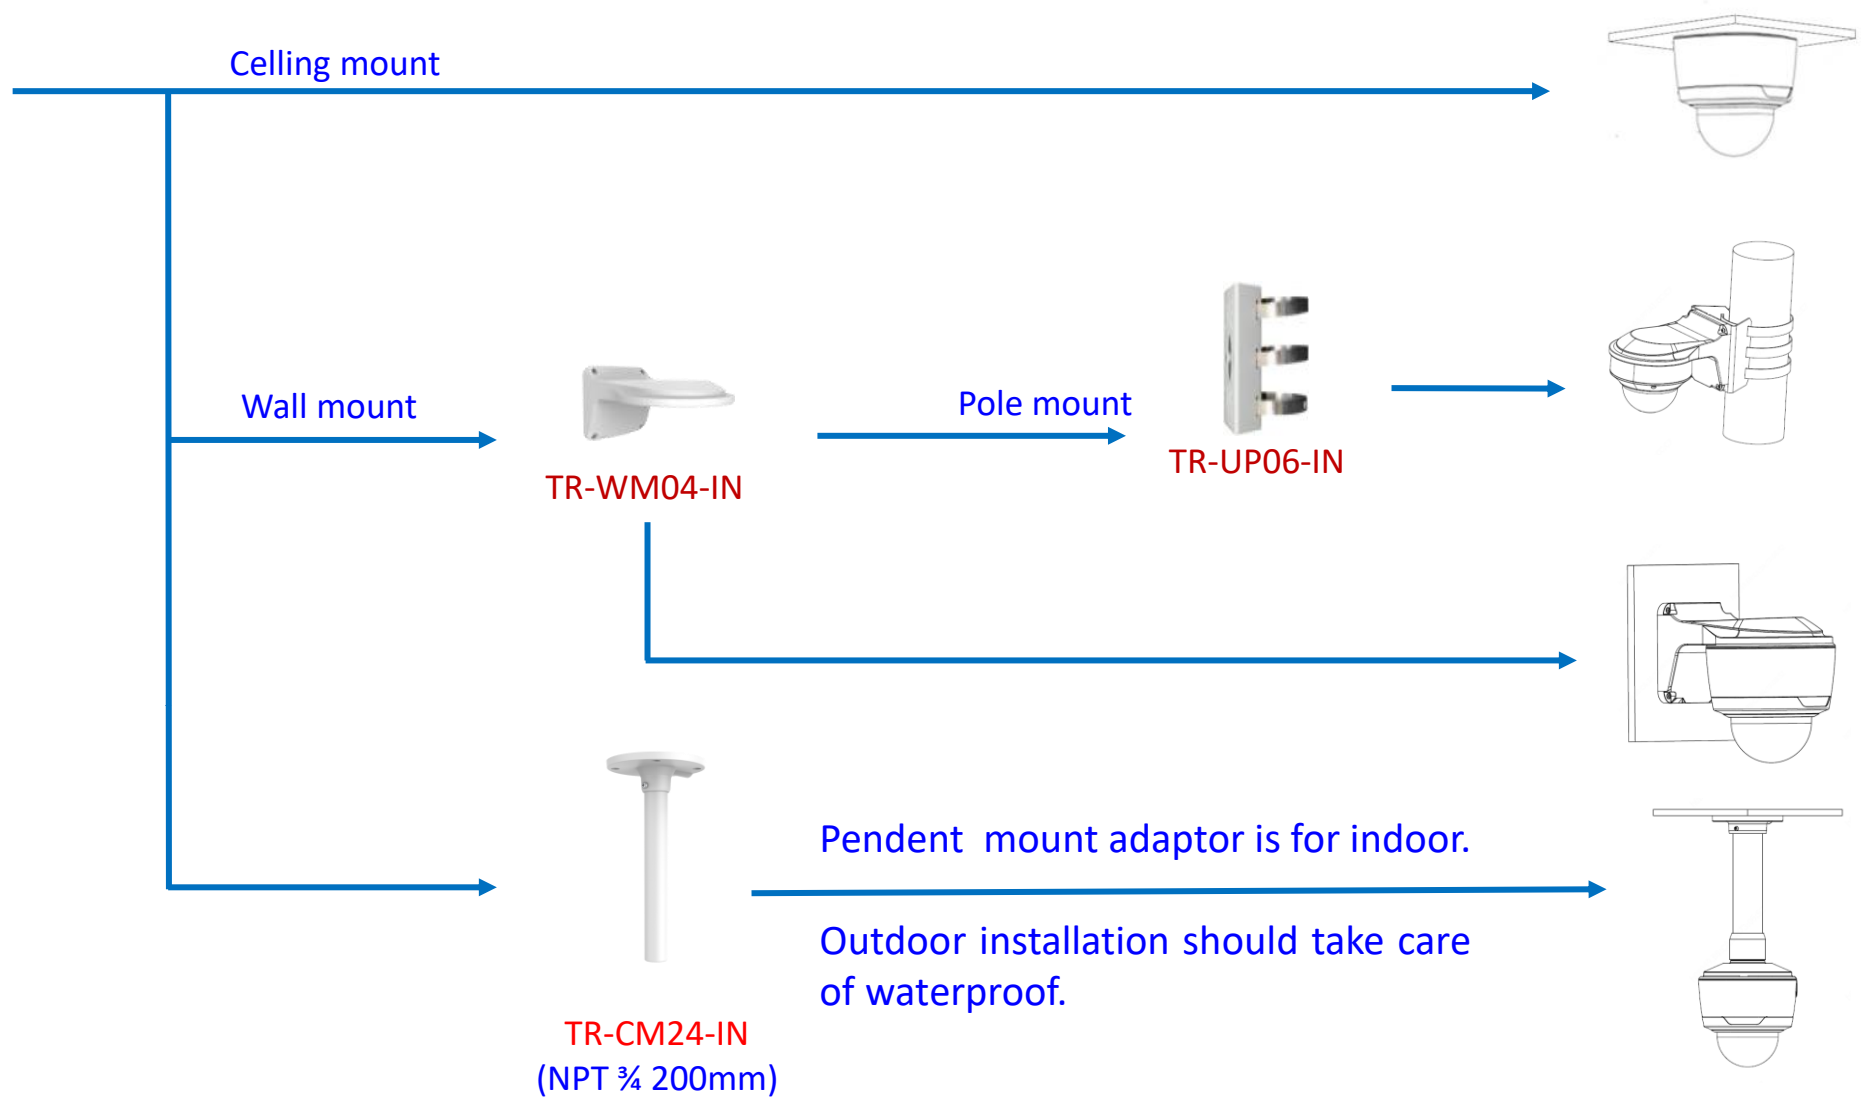

IPC Accessories Installation Guide

2022-01-17

Box camera mount

Dome camera mount

Dome camera mount

Dome camera mount

Electric-box Transfer plate

Dome camera mount

Dome camera mount

PRIME series IPC361XSR -F
EASY series IPC361XL/LE

PRIME/EASY series IPC363X
PRIME series IPC361X S/E

Mini PTZ series IPC64XX
PRIME/EASY series IPC353X

IPC363x SS\SA\SB series
IPC363x SE series

TR-A01-IN

Pole mount

TR-UP06-IN

NPT 3/4" Plastic Waterproof joint

Optional

TR-A01-IN

Pole mount

TR-UP06-IN