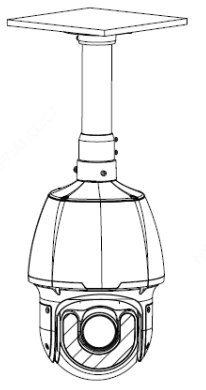

Pole mount

TR-UP06-B-IN

Mini Bullet camera mount

EASY/PRIME series
IPC21XX

IPC231X SB IPC2128 SB

IPC232X LB IPC21XX
(Round mount)

Bullet camera mount

Positioning system mount

IPC672 Series

IPC6312 Series

IPC675 Series

PTZ camera mount

IPC62xx Series
IPC63xx Series
IPC66xx Series

IPC6424SR-X25-VF

Pendent mount adaptor is for **indoor**.

Outdoor installation should take care of waterproof.

PTZ camera mount

Indoor PTZ camera mount

Indoor PTZ camera mount

Omniview Network Camera + PTZ dome

Omniview Network Camera
+
PTZ dome

wall mount

TR-WE45-E-IN

pole mount