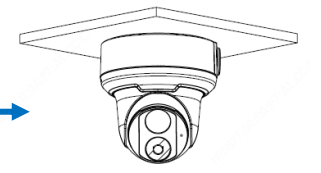

TR-A01-IN

Pole mount

TR-UP06-IN

NPT 3/4" Plastic Waterproof joint

Optional

TR-A01-IN

Pole mount

TR-UP06-IN

Fisheye camera mount

Dome camera Indoor pendent mount

*Release: 2019Q1

Junction box

| | | |
|--|---|--------------|
| IPC323X series | + | TR-JB04-C-IN |
| PRIME series IPC363X PRIME series IPC361X S/E Mini PTZ PRIME series IPC353X | + | TR-JB03-H-IN |
| IPC361X LB/LE IPC361X SR -F | + | TR-JB03-I-IN |
| IPC32X series IPC31X series IPC354 series IPC3616 series IPC361X SS/SB series | + | TR-JB03-G-IN |
| 868 fisheye | + | TR-JB04-D-IN |
| 814 fisheye 815 fisheye | + | TR-JB03-H-IN |
|  IPC373XSE series | | |