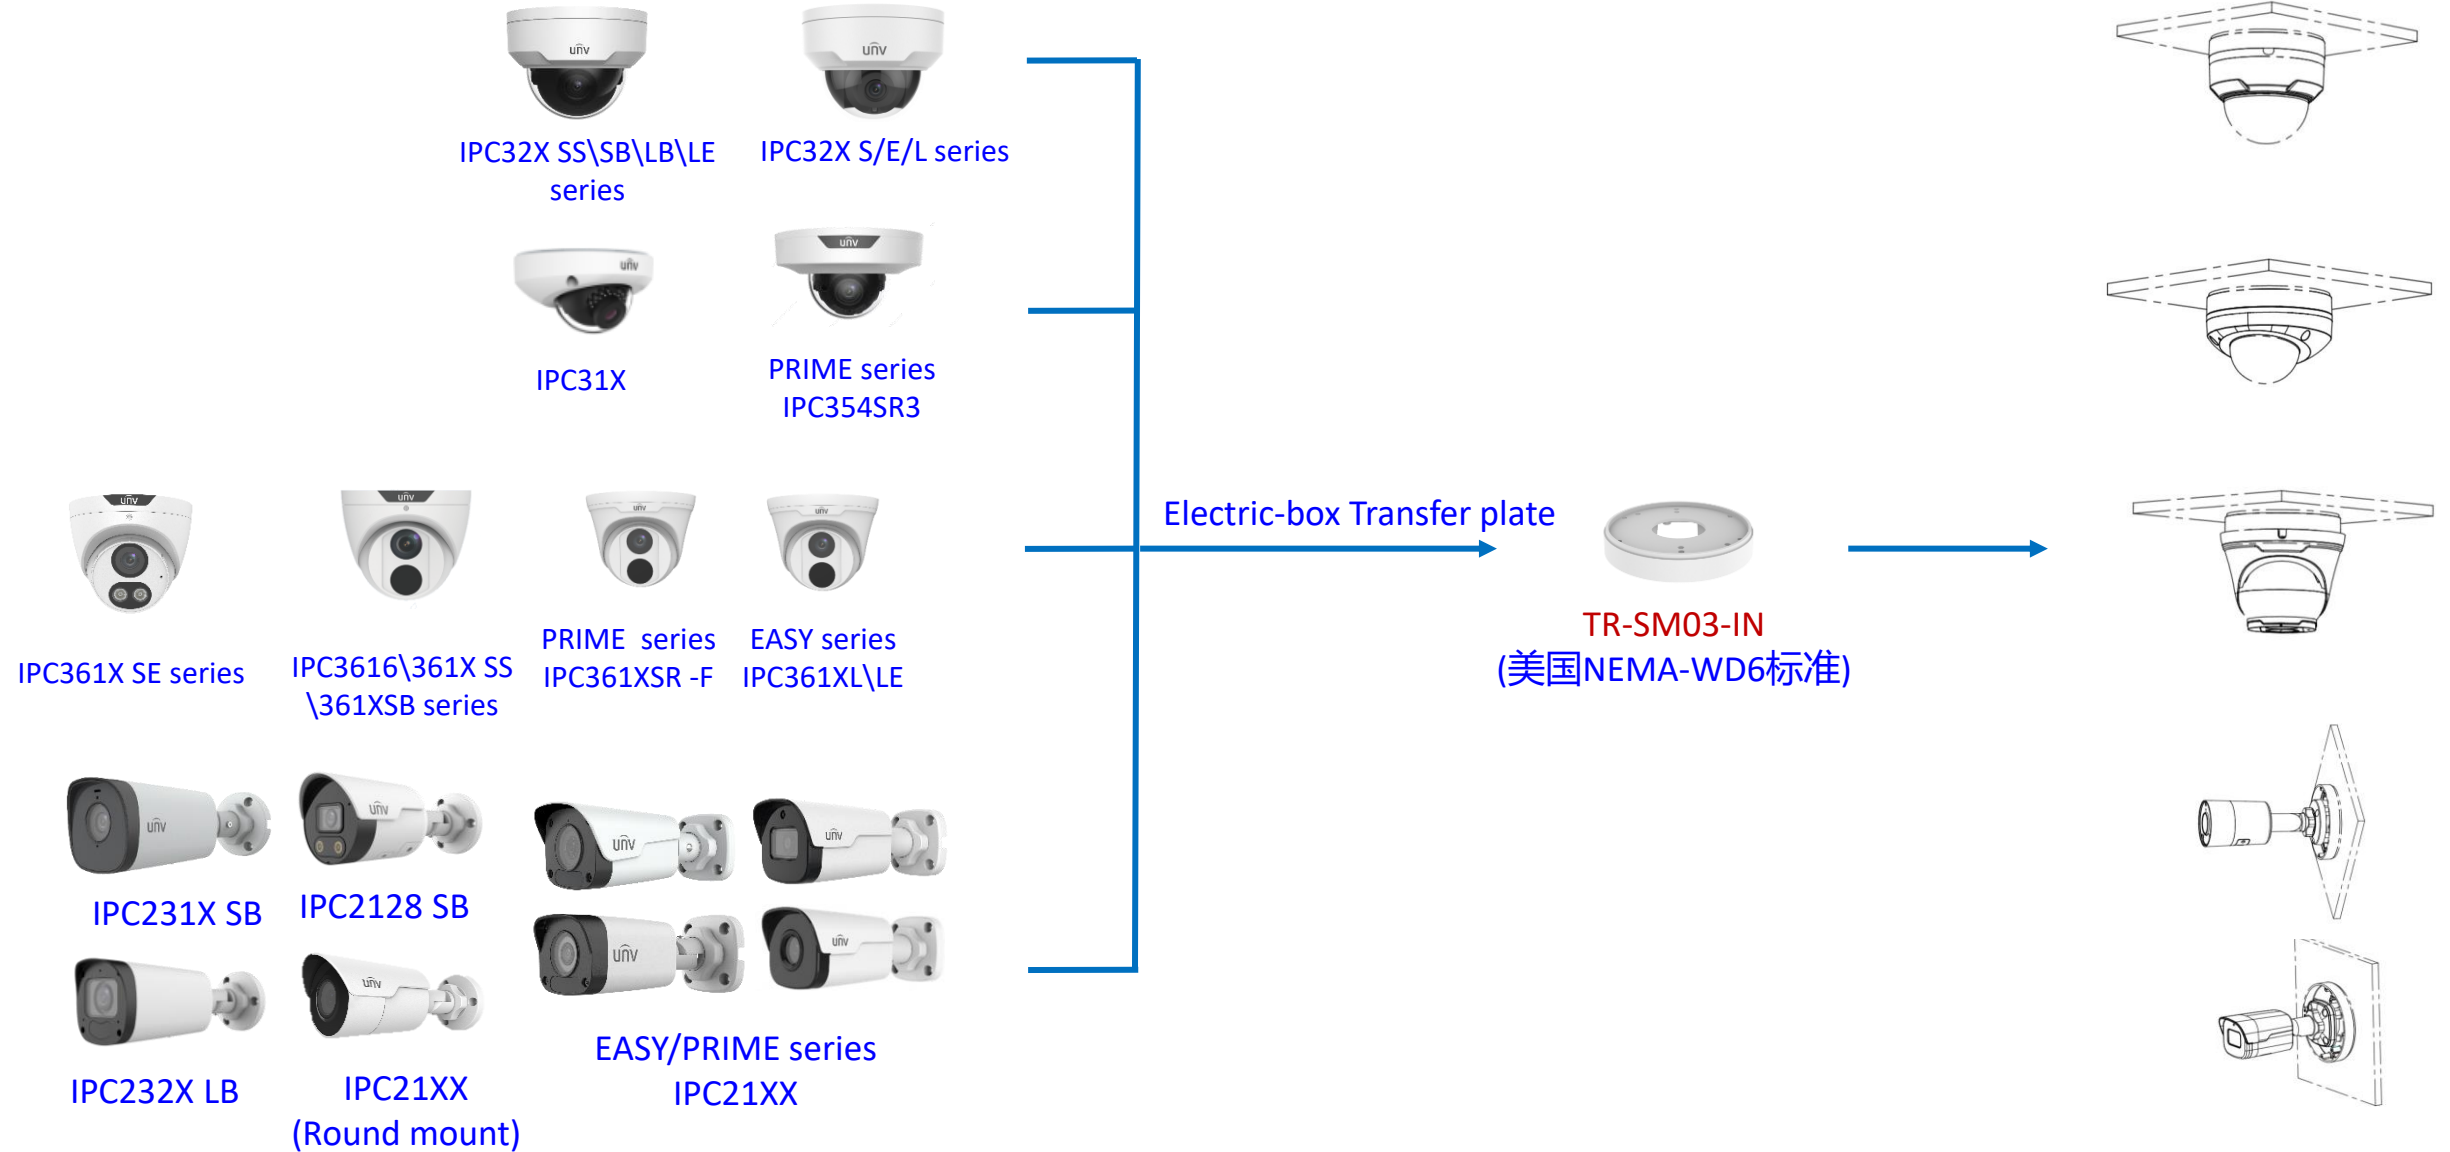

IPC Accessories Installation Guide

2022-01-17

Box camera mount

Dome camera mount

Dome camera mount

Dome camera mount

Electric-box Transfer plate

Dome camera mount

Dome camera mount

PRIME series IPC361XSR -F
EASY series IPC361XL/LE

PRIME/EASY series IPC363X
PRIME series IPC361X S/E

Mini PTZ series IPC64XX
PRIME/EASY series IPC353X

IPC363x SS\SA\SB series
IPC363x SE series

TR-JB03-I-IN

TR-JB07/WM03-G-IN

TR-WM03-D-IN

TR-JB03-H-IN

TR-JB07/WM03-F-IN

TR-WM03-B-IN

NPT 3/4" Plastic Waterproof joint

Optional

Fisheye camera mount

Dome camera Indoor pendent mount

*Release: 2019Q1

Junction box

| | | |
|--|---|--------------|
| IPC323X series | + | TR-JB04-C-IN |
| PRIME series IPC363X PRIME series IPC361X S/E Mini PTZ PRIME series IPC353X | + | TR-JB03-H-IN |
| IPC361X LB/LE IPC361X SR -F | + | TR-JB03-I-IN |
| IPC32X series IPC31X series IPC354 series IPC3616 series IPC361X SS/SB series | + | TR-JB03-G-IN |
| 868 fisheye | + | TR-JB04-D-IN |
| 814 fisheye 815 fisheye | + | TR-JB03-H-IN |
|  IPC373XSE series | | |