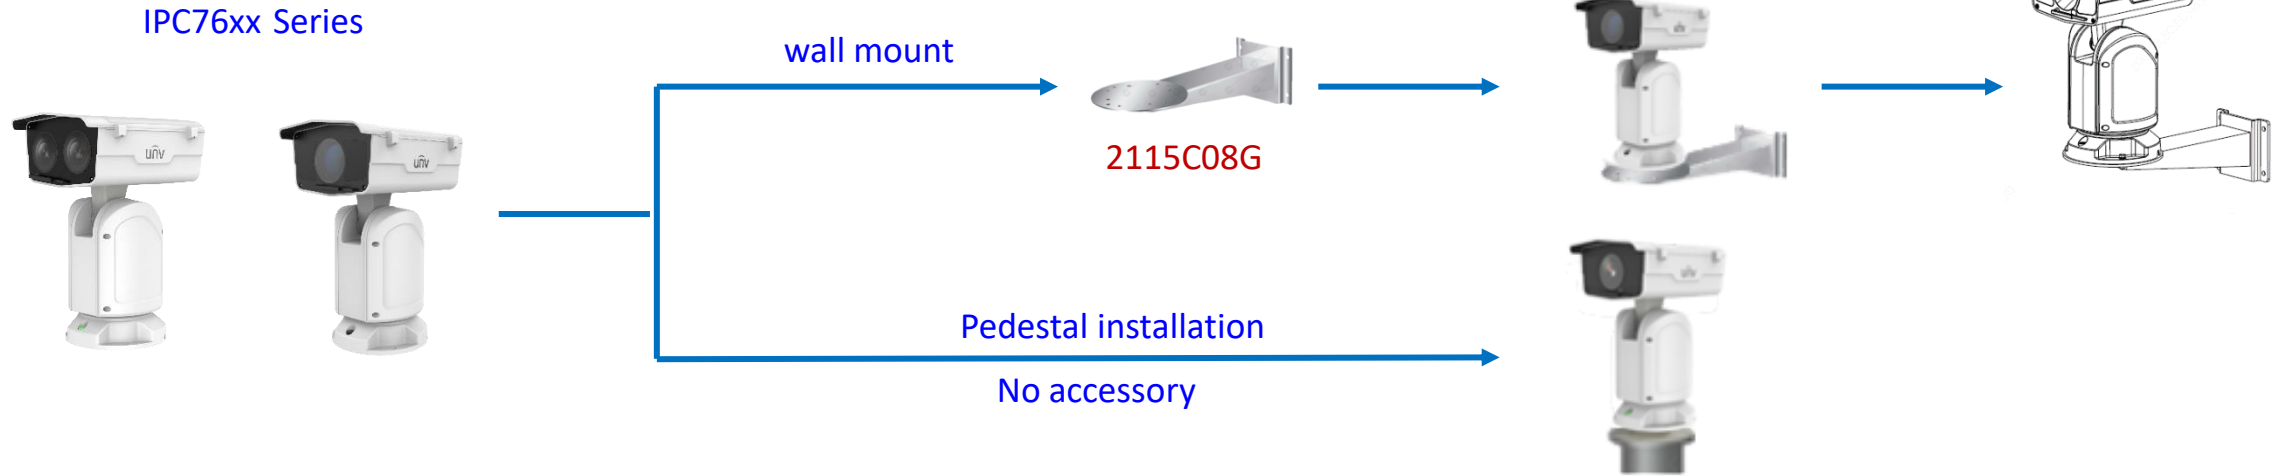

Positioning system mount

It is necessary to ensure that the mounting base is firm enough