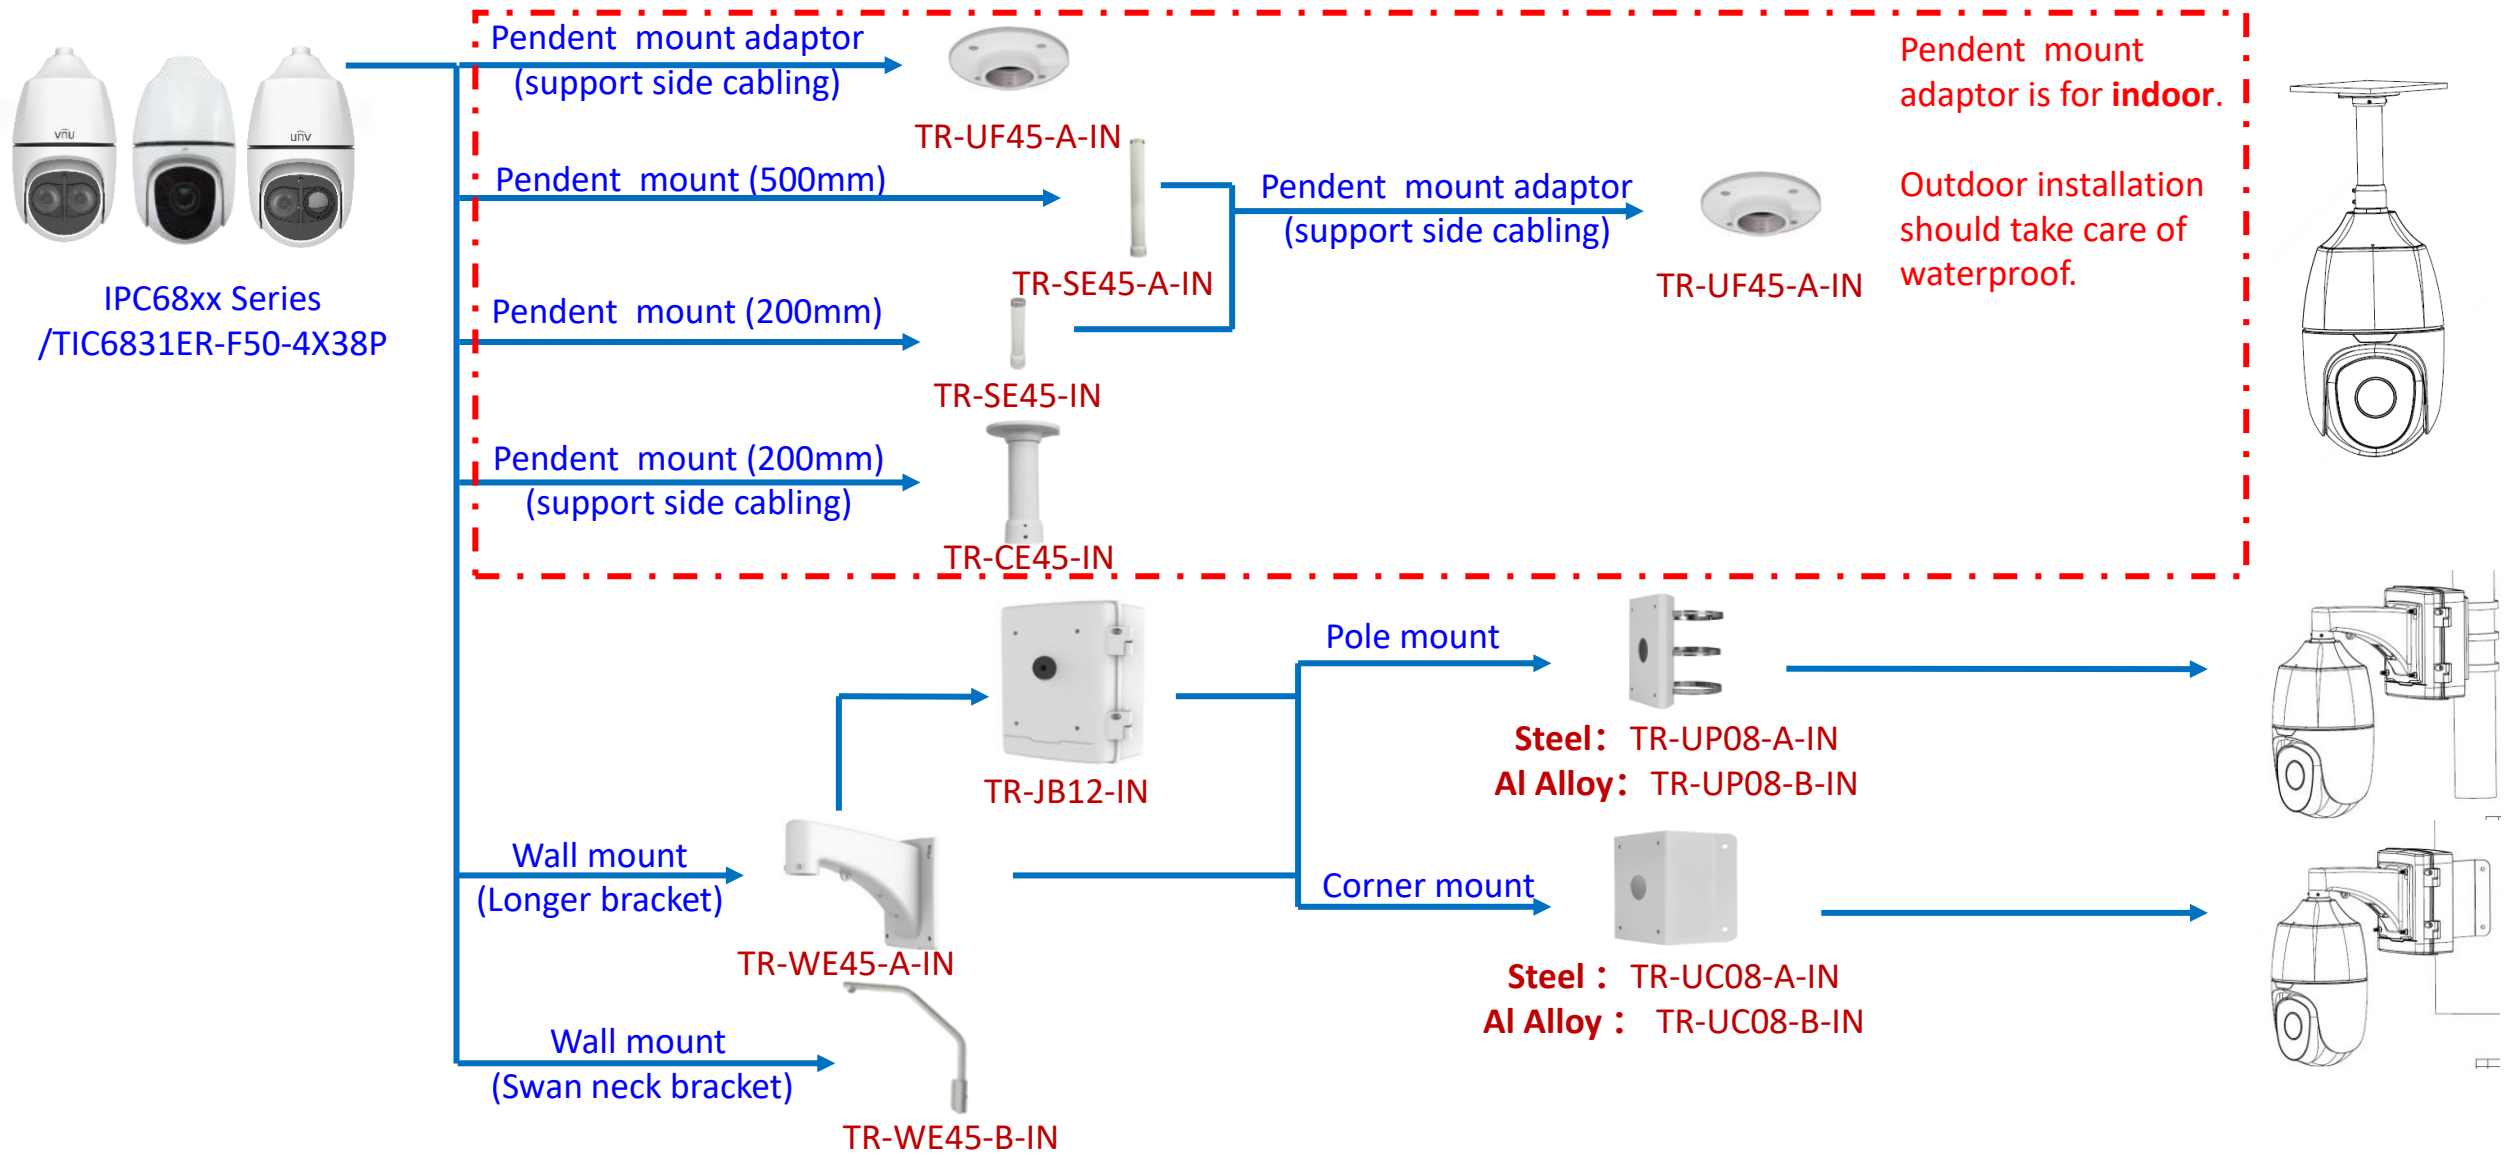

Pole mount

TR-UP06-B-IN

Mini Bullet camera mount

EASY/PRIME series
IPC21XX

IPC231X SB IPC2128 SB

IPC232X LB IPC21XX
(Round mount)

Bullet camera mount

Positioning system mount

IPC672 Series

IPC6312 Series

IPC675 Series

PTZ camera mount

IPC62xx Series
IPC63xx Series
IPC66xx Series

IPC6424SR-X25-VF

Pendent mount adaptor is for **indoor**.

Outdoor installation should take care of waterproof.

PTZ camera mount

Indoor PTZ camera mount

Indoor PTZ camera mount

Omniview Network Camera + PTZ dome

Omniview Network Camera
+
PTZ dome

wall mount

TR-WE45-E-IN

pole mount