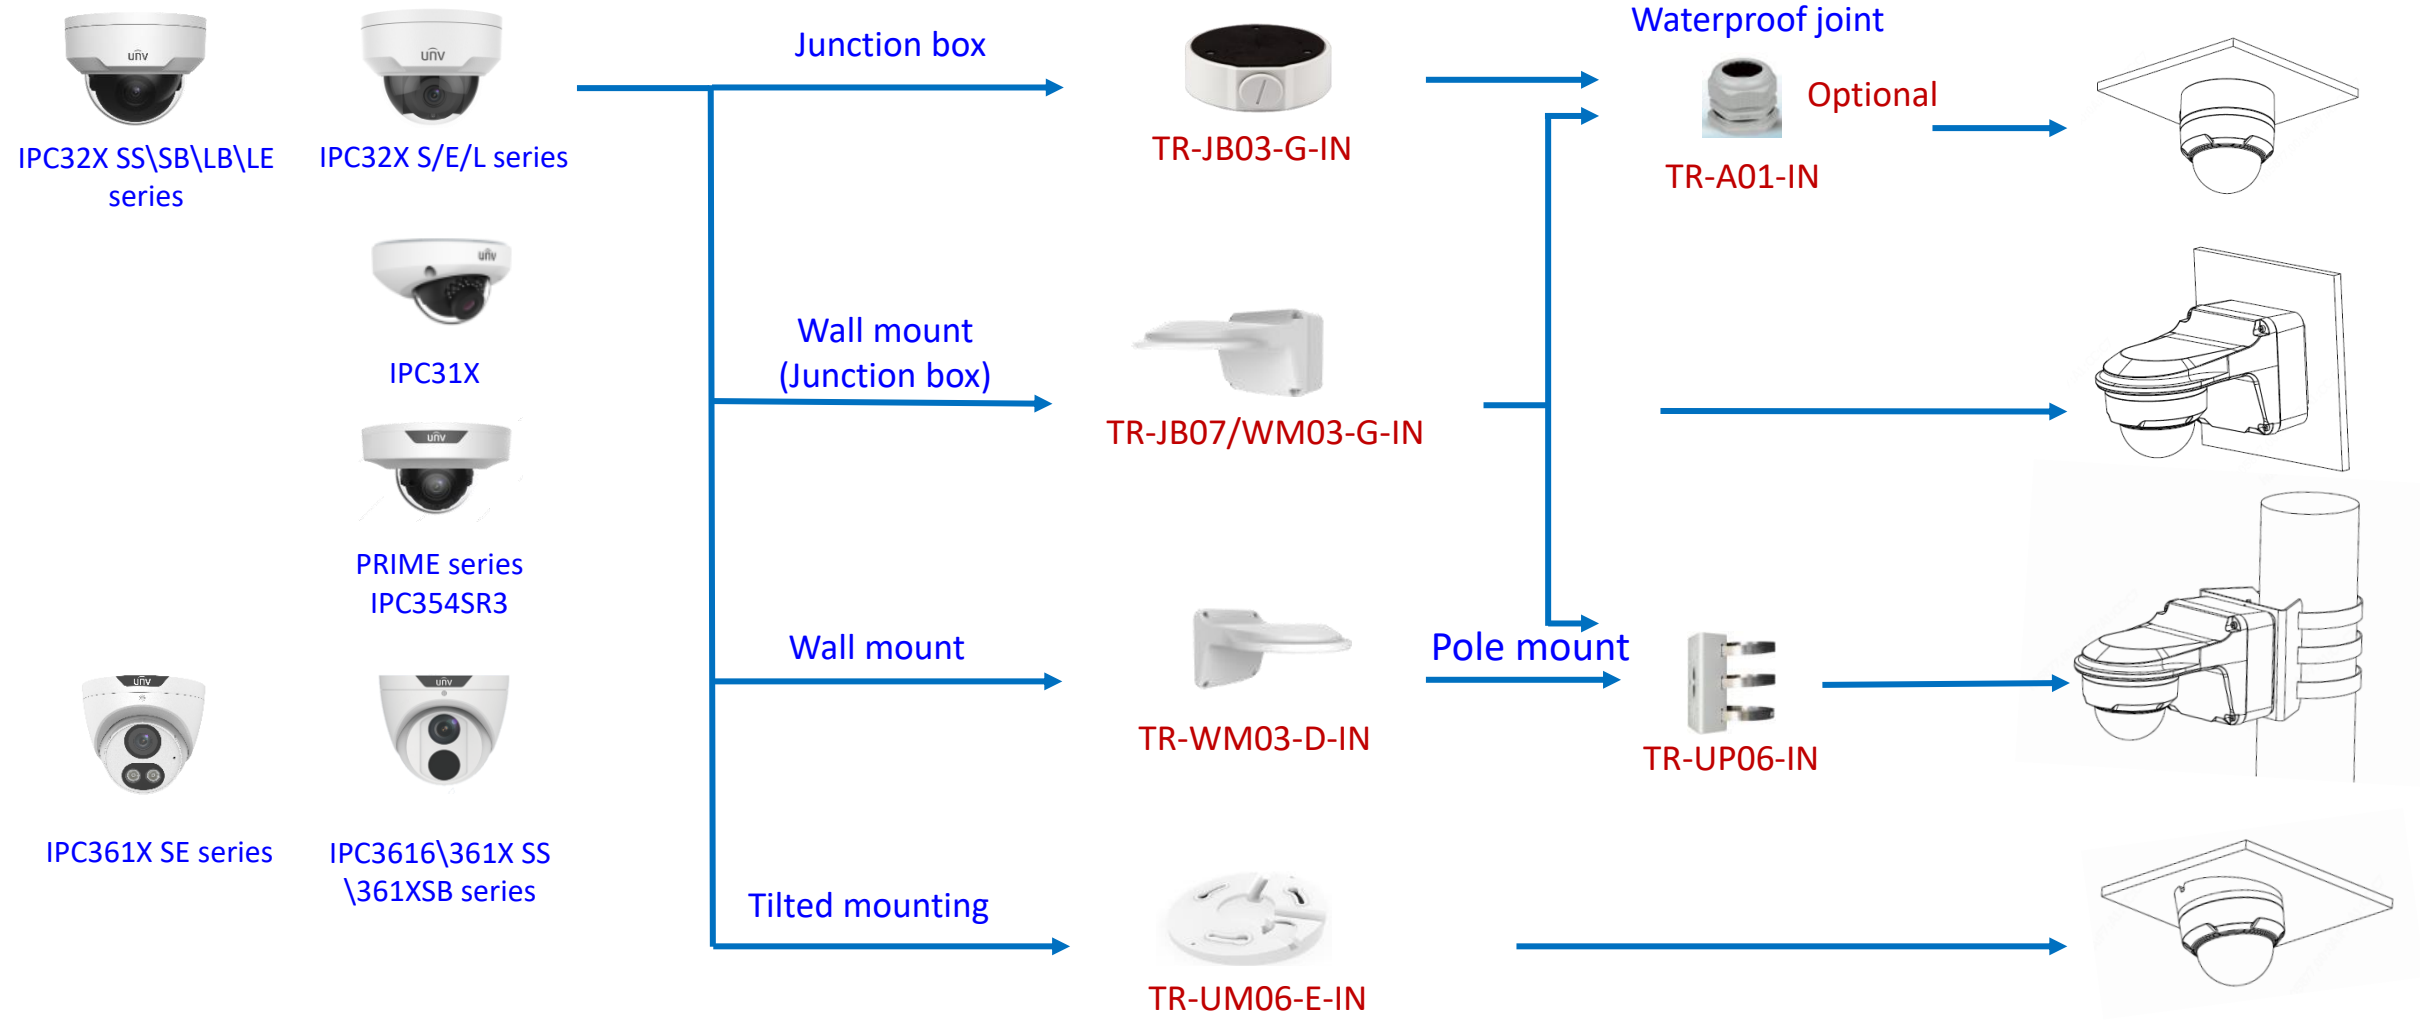

IPC Accessories Installation Guide

2022-01-17

Box camera mount

Dome camera mount

Dome camera mount

Dome camera mount

Electric-box Transfer plate

Dome camera mount

Dome camera mount

PRIME series IPC361XSR -F
EASY series IPC361XL/LE

PRIME/EASY series IPC363X
PRIME series IPC361X S/E

Mini PTZ series IPC64XX
PRIME/EASY series IPC353X

IPC363x SS\SA\SB series
IPC363x SE series

TR-A01-IN

Pole mount

TR-UP06-IN

NPT 3/4" Plastic Waterproof joint

Optional

TR-A01-IN

Pole mount

TR-UP06-IN

Fisheye camera mount

Dome camera Indoor pendent mount

*Release: 2019Q1

Junction box

| | | |
|--|---|--------------|
| IPC323X series | + | TR-JB04-C-IN |
| PRIME series IPC363X PRIME series IPC361X S/E Mini PTZ PRIME series IPC353X | + | TR-JB03-H-IN |
| IPC361X LB/LE IPC361X SR -F | + | TR-JB03-I-IN |
| IPC32X series IPC31X series IPC354 series IPC3616 series IPC361X SS/SB series | + | TR-JB03-G-IN |
| 868 fisheye | + | TR-JB04-D-IN |
| 814 fisheye 815 fisheye | + | TR-JB03-H-IN |
|  IPC373XSE series | | |