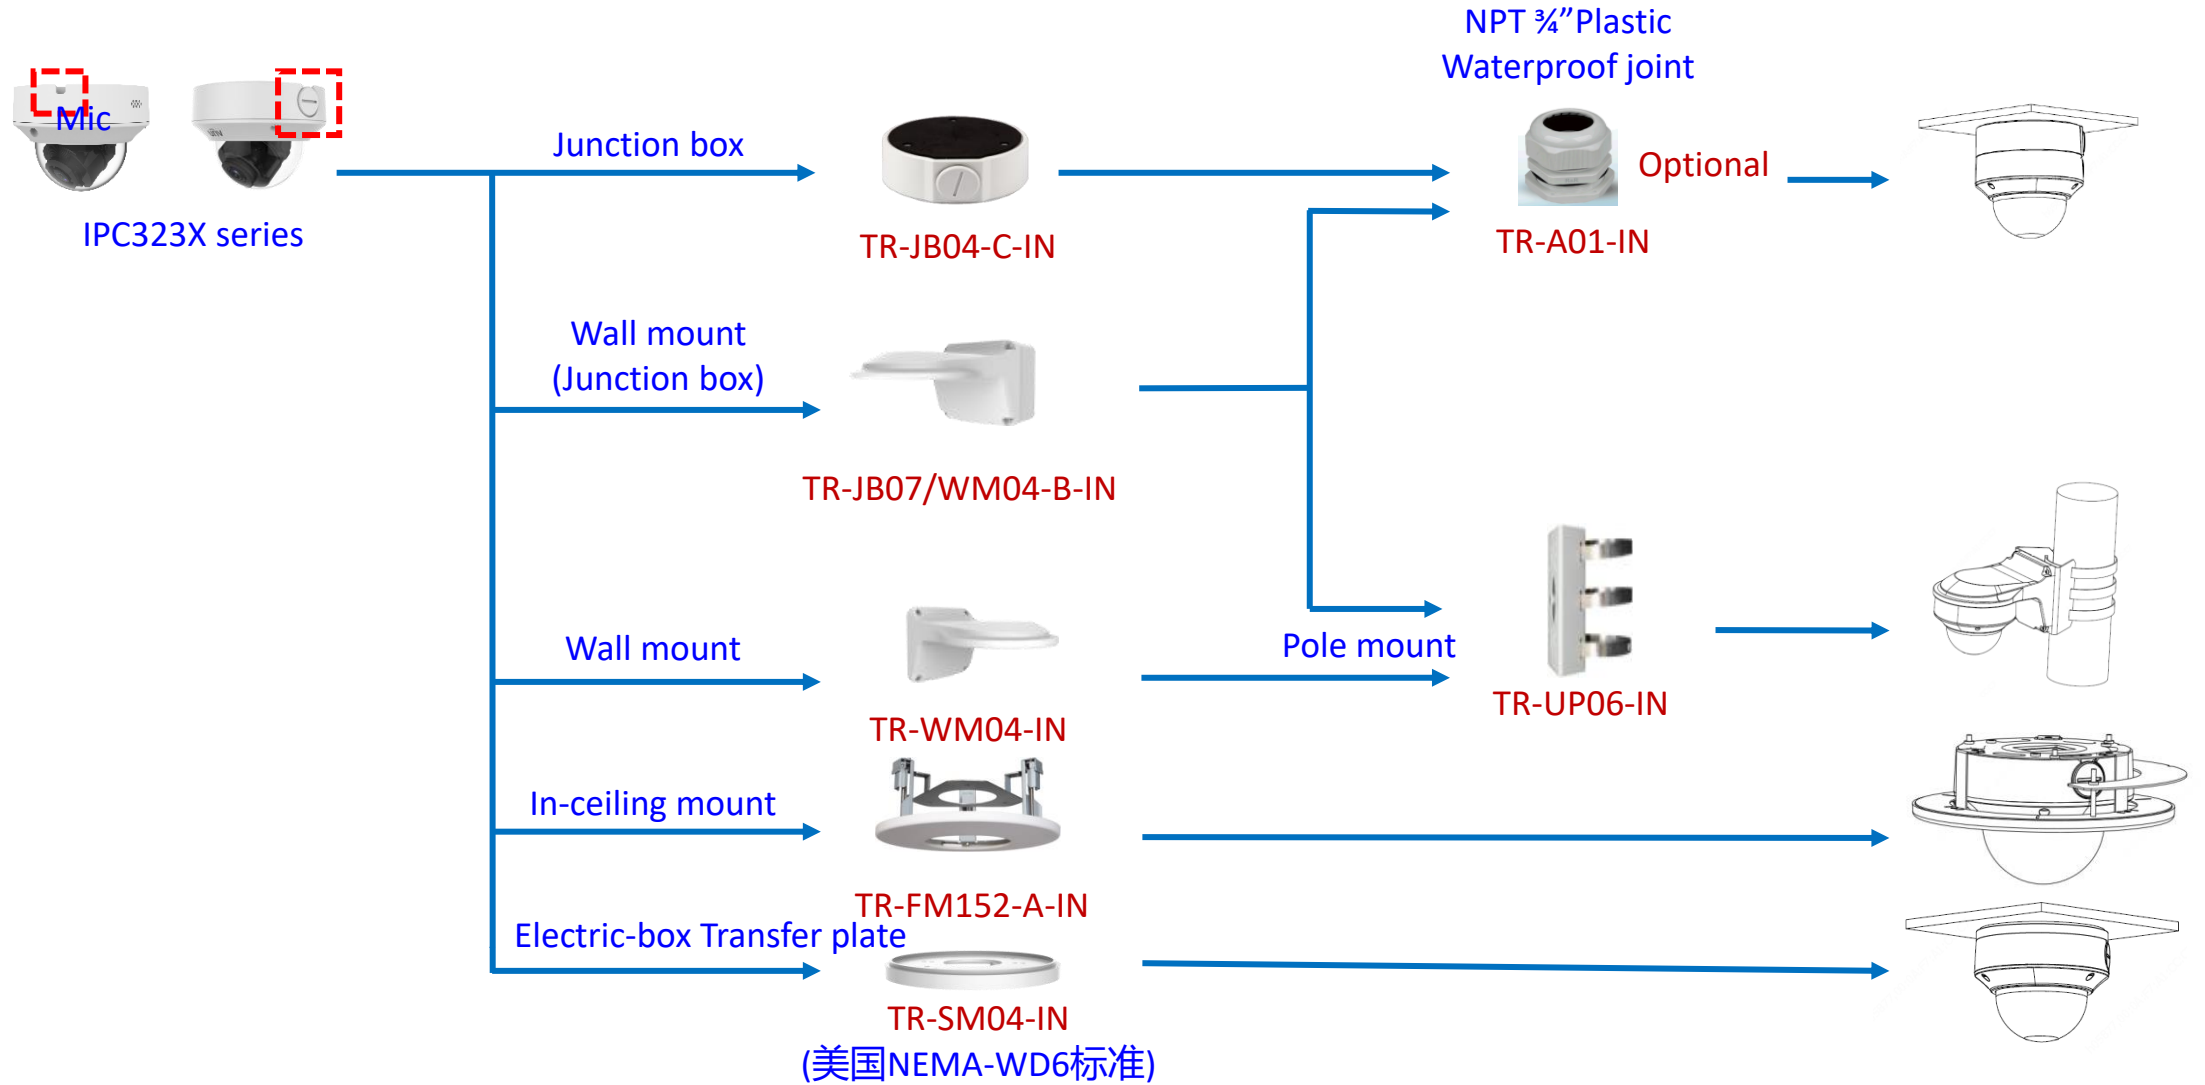

IPC Accessories Installation Guide

2022-01-17

Box camera mount

Dome camera mount

Dome camera mount

Dome camera mount

Electric-box Transfer plate

Dome camera mount

Dome camera mount

PRIME series IPC361XSR -F
EASY series IPC361XL/LE

PRIME/EASY series IPC363X
PRIME series IPC361X S/E

Mini PTZ series IPC64XX
PRIME/EASY series IPC353X

IPC363x SS\SA\SB series
IPC363x SE series

TR-JB03-I-IN

TR-JB07/WM03-G-IN

TR-WM03-D-IN

TR-JB03-H-IN

TR-JB07/WM03-F-IN

TR-WM03-B-IN

NPT 3/4" Plastic Waterproof joint

Optional

TR-A01-IN

Pole mount

TR-UP06-IN

NPT 3/4" Plastic Waterproof joint

Optional

TR-A01-IN

Pole mount

TR-UP06-IN