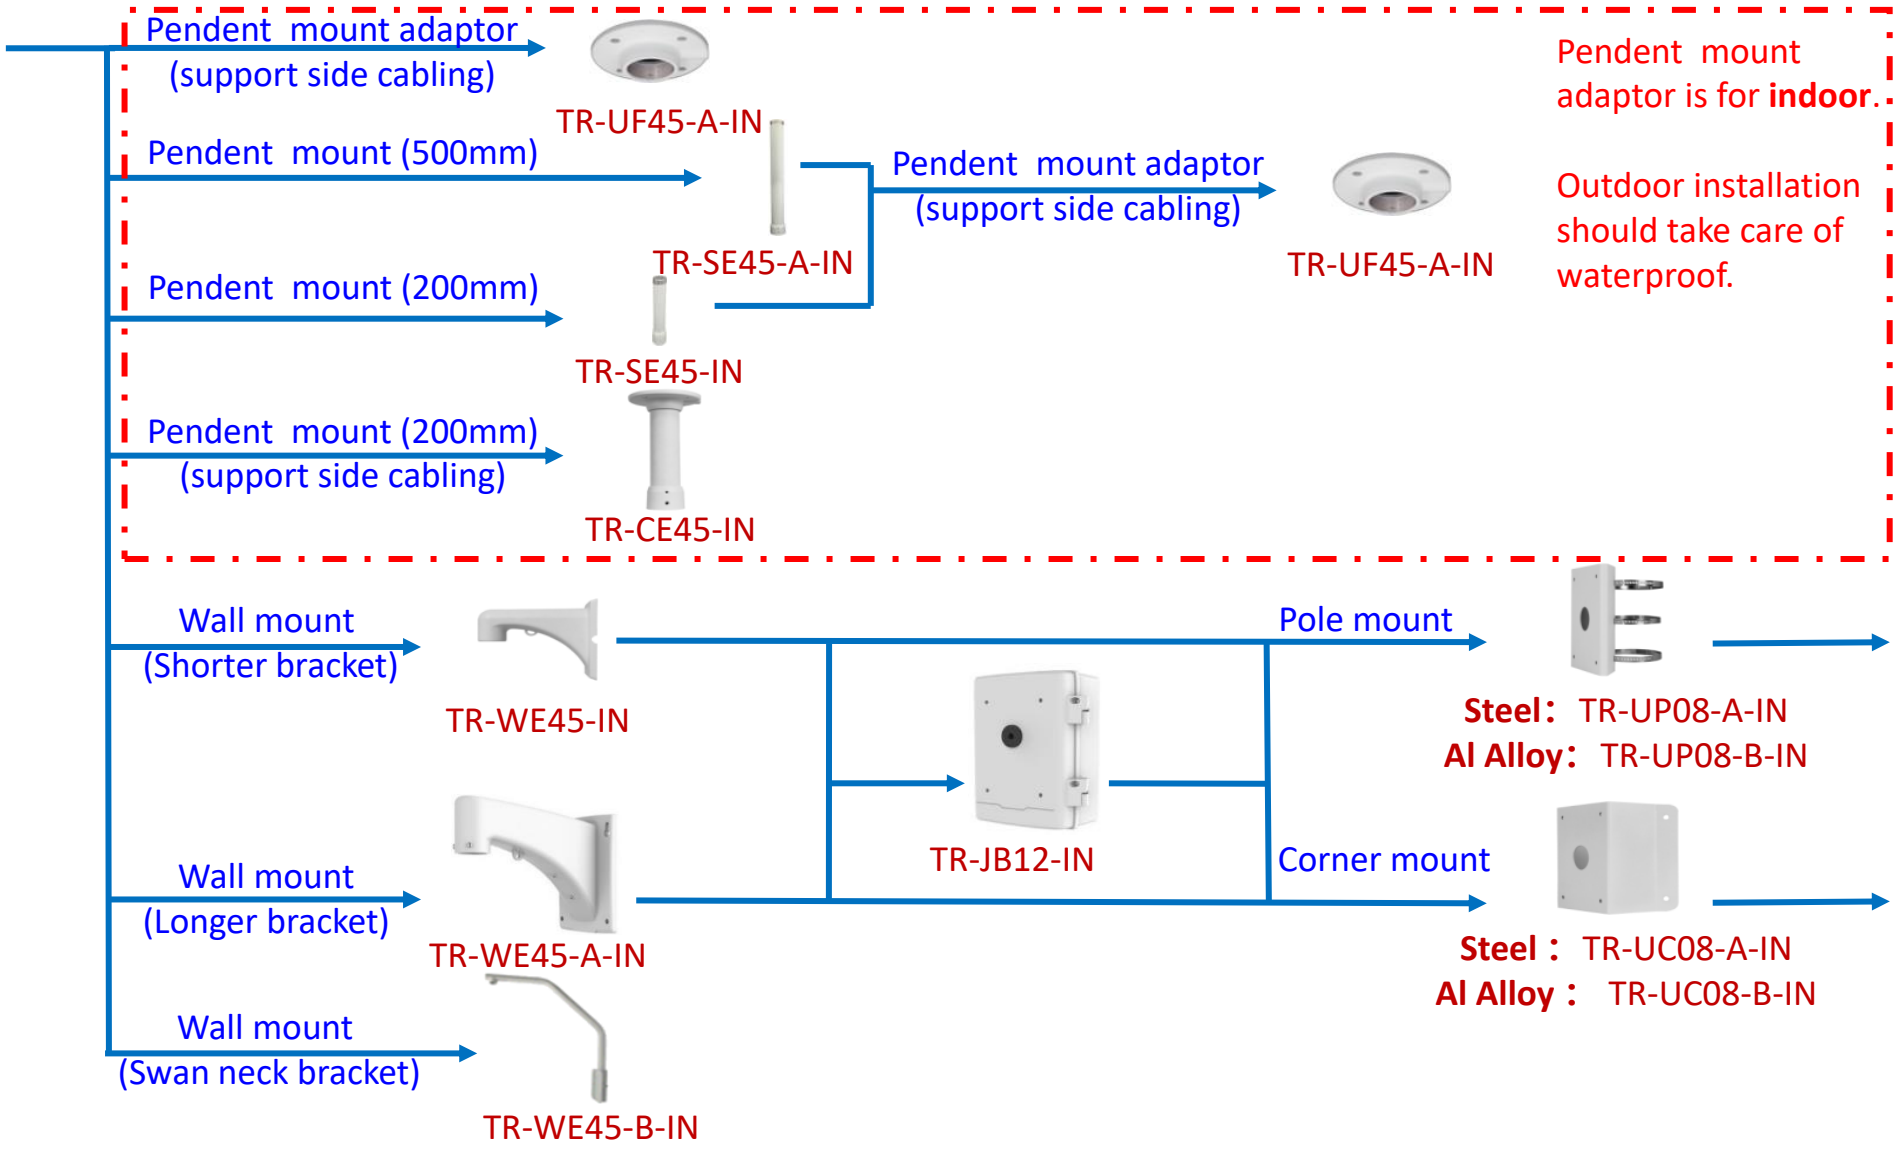

Pole mount

TR-UP06-B-IN

Mini Bullet camera mount

EASY/PRIME series
IPC21XX

IPC231X SB IPC2128 SB

IPC232X LB IPC21XX
(Round mount)

Bullet camera mount

Positioning system mount

IPC672 Series

IPC6312 Series

IPC675 Series

PTZ camera mount

IPC62xx Series
IPC63xx Series
IPC66xx Series

IPC6424SR-X25-VF

Pendent mount adaptor is for **indoor**.

Outdoor installation should take care of waterproof.

PTZ camera mount

Indoor PTZ camera mount

Indoor PTZ camera mount

Omniview Network Camera + PTZ dome

Omniview Network Camera
+
PTZ dome

wall mount

TR-WE45-E-IN

pole mount